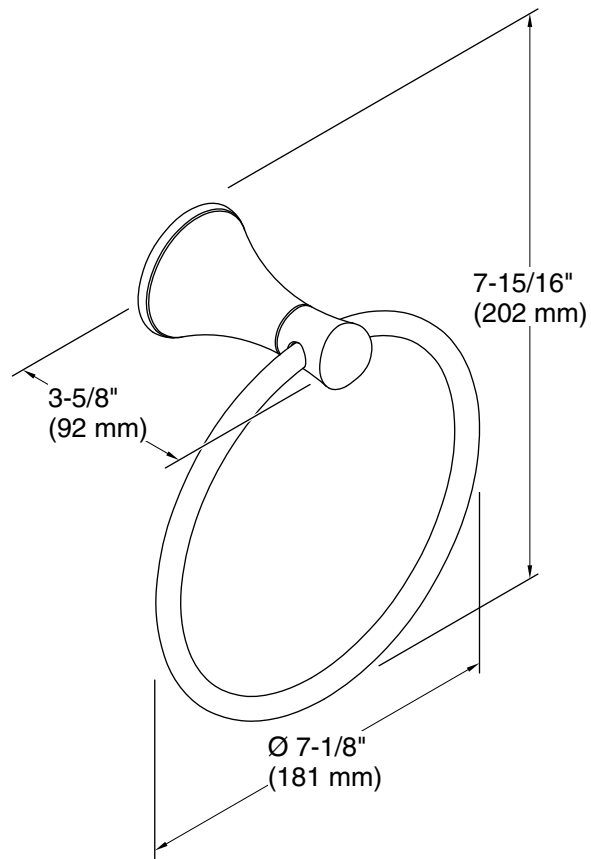

KOHLER® Faucet Lifetime Limited Warranty

See website for detailed warranty information.

Technical Information

All product dimensions are nominal.

Installation Type: Wall-mount

Material: Metal

Notes

Install this product according to the installation guide.