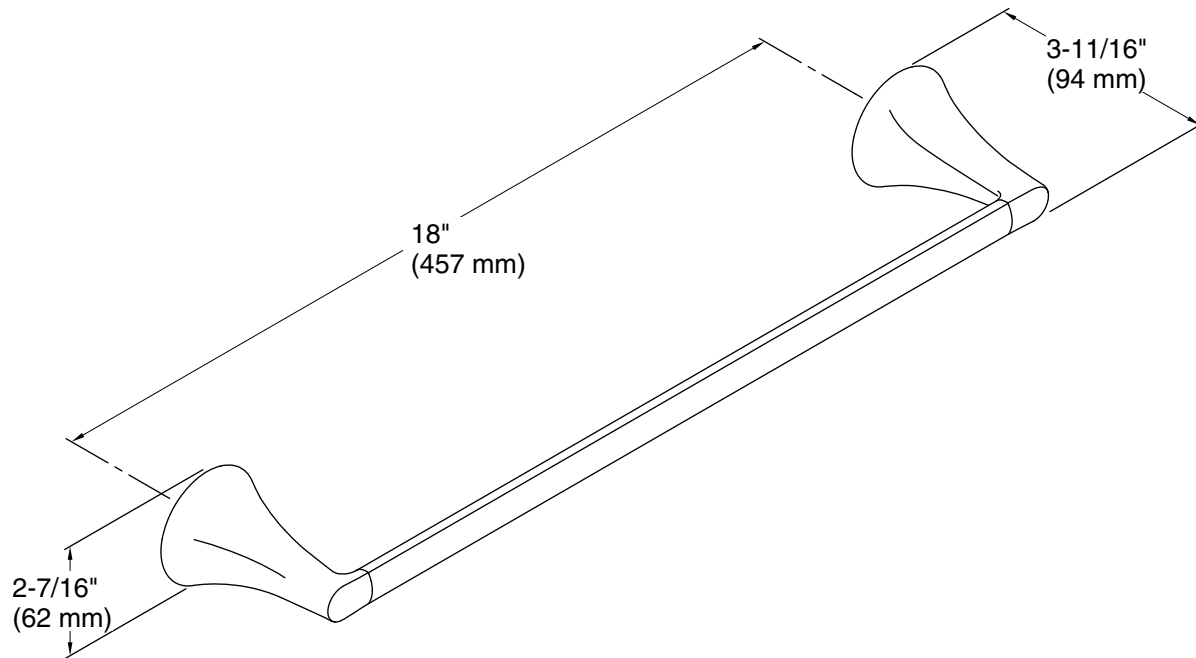

Color	Code	Description
	CP	Polished Chrome
	BN	Vibrant® Brushed Nickel

Technical Information

All product dimensions are nominal.

Installation Type: Wall-mount

Material: Zinc

Notes

Install this product according to the installation instructions.