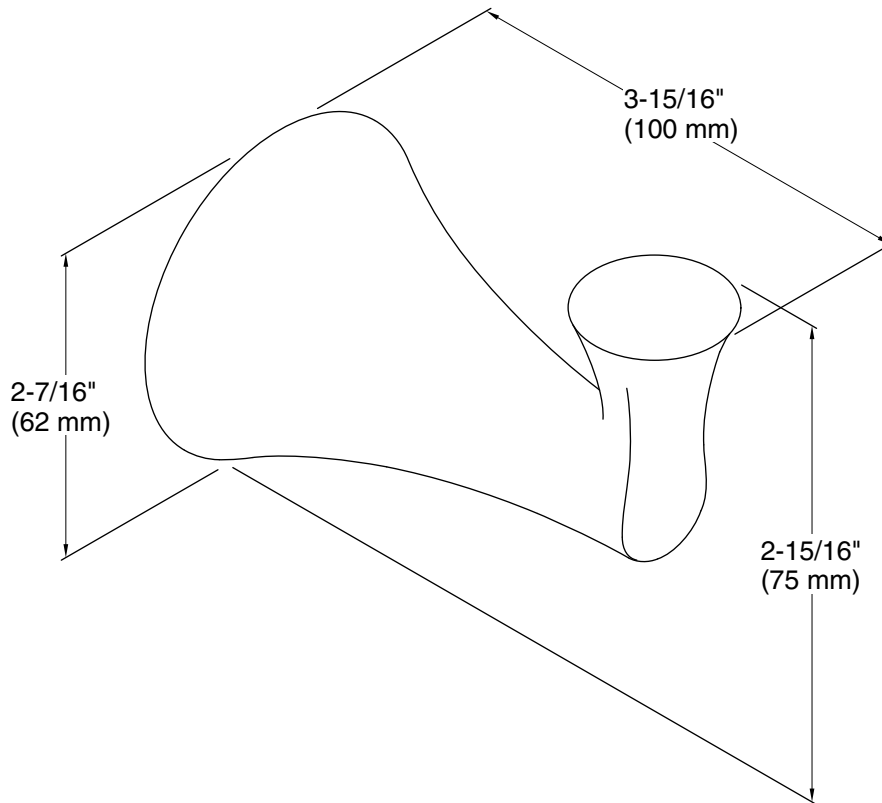

Features

- Coordinates with Lilyfield™ faucets and accessories

Material

- Premium metal construction for durability and reliability
- KOHLER finishes resist corrosion and tarnishing

Installation

- Installation template and tools included

Color	Code	Description
	CP	Polished Chrome
	BN	Vibrant® Brushed Nickel

Technical Information

All product dimensions are nominal.

Material: Zinc

Notes

Install this product according to the installation instructions.