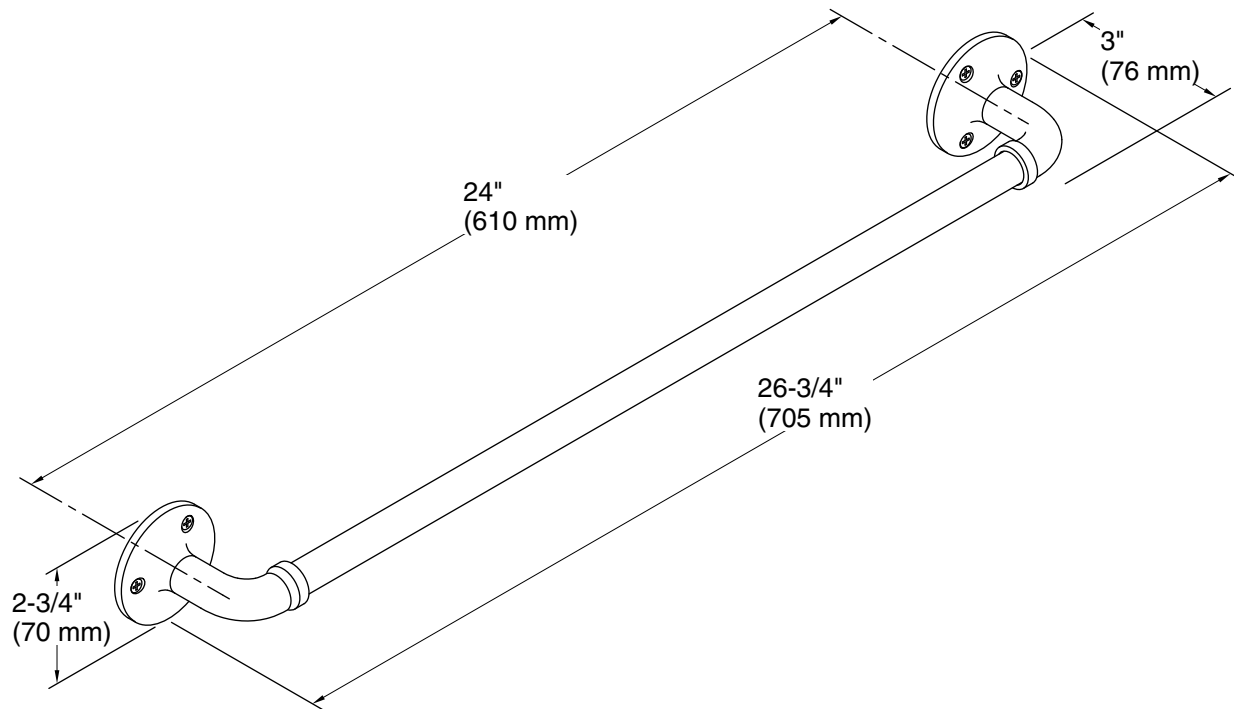

## Technical Information

All product dimensions are nominal.

Installation Type: Wall-mount

Material: Stainless Steel, Zinc