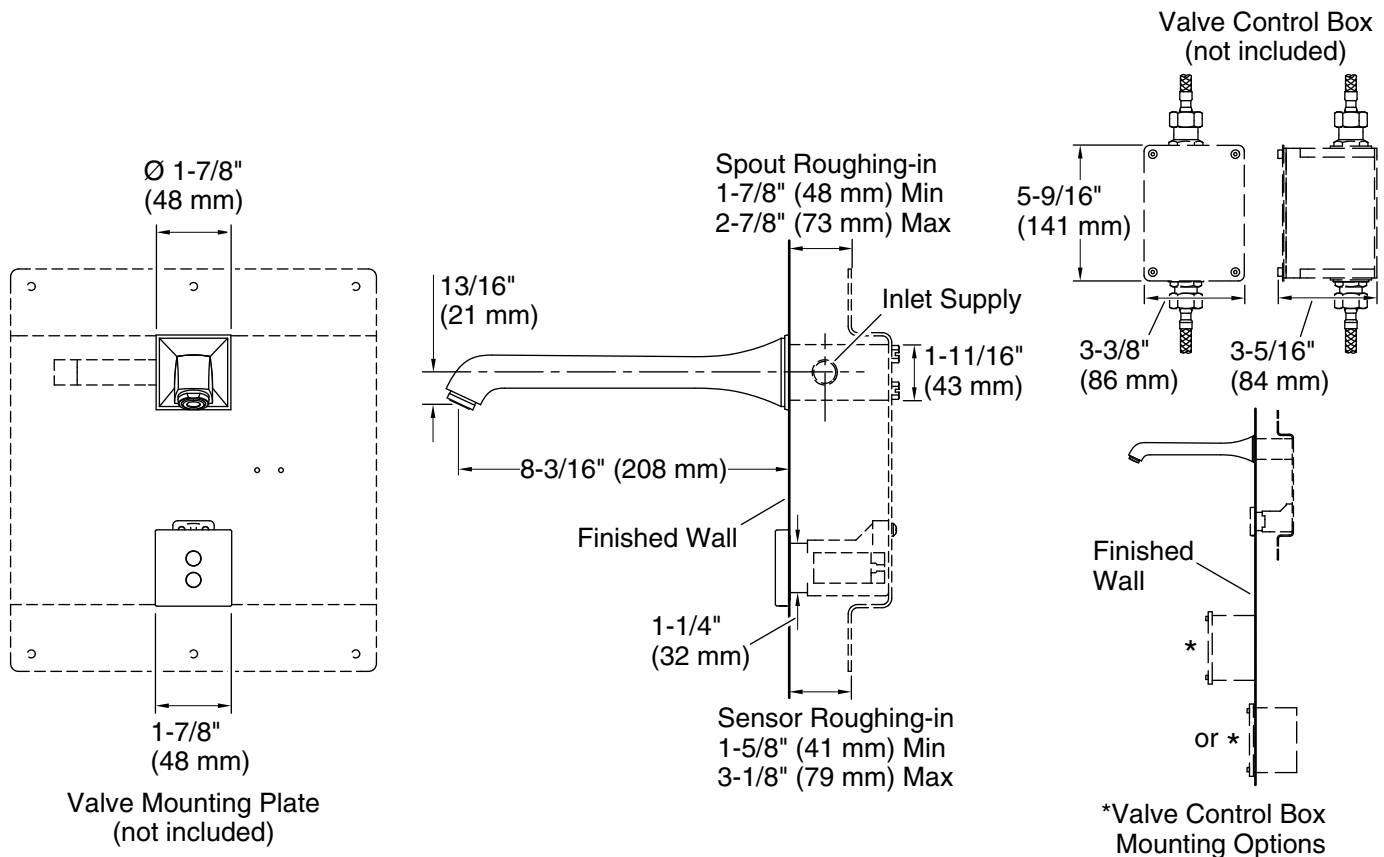

KOHLER Faucets

Wall-mount faucet trim w/Insight™ technology, no valve

Memoirs® Stately

K-T11838

Technical Information

All product dimensions are nominal.

Drain included: No

Notes

Install this product according to the installation guide.

The sensor roughing-in allows for installation to a back splash or thicker finished wall than the spout roughing-in.

ADA, OBC, CSA B651 compliant when installed to the specific requirements of these regulations.