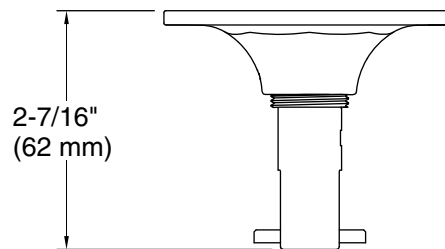

Material

- Durable metal construction.
- KOHLER finishes resist corrosion and tarnishing.

Required Products/Accessories

K-37380 30" Rough-in Cable Bath Drain

or

K-37383 Rough-in cable bath drain, PVC, 30" cable with tubing

Technical Information

All product dimensions are nominal.

Notes

Install this product according to the installation guide.