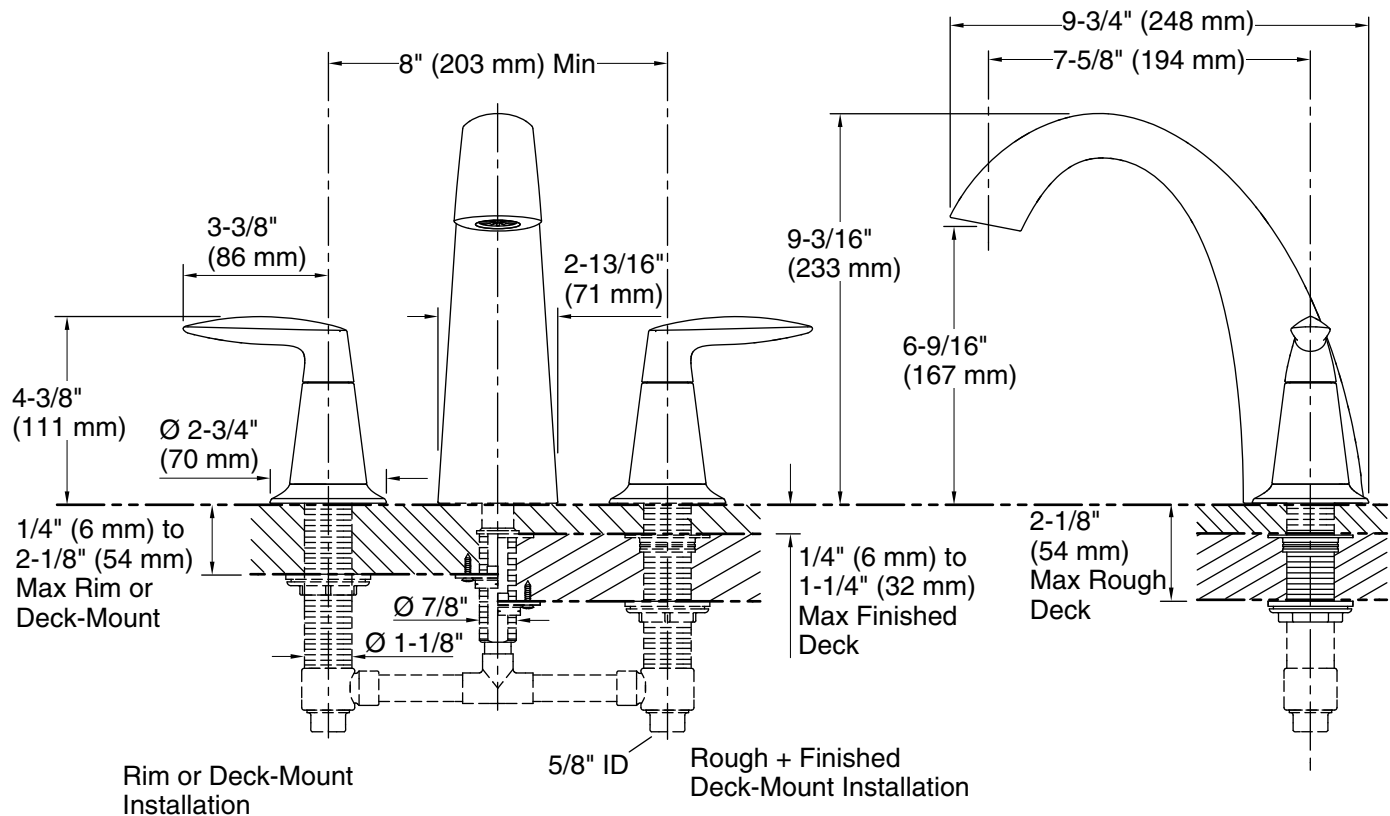

Technical Information

All product dimensions are nominal.

Notes

Install this product according to the installation instructions.

ADA, OBC, CSA B651 compliant when installed to the specific requirements of these regulations.