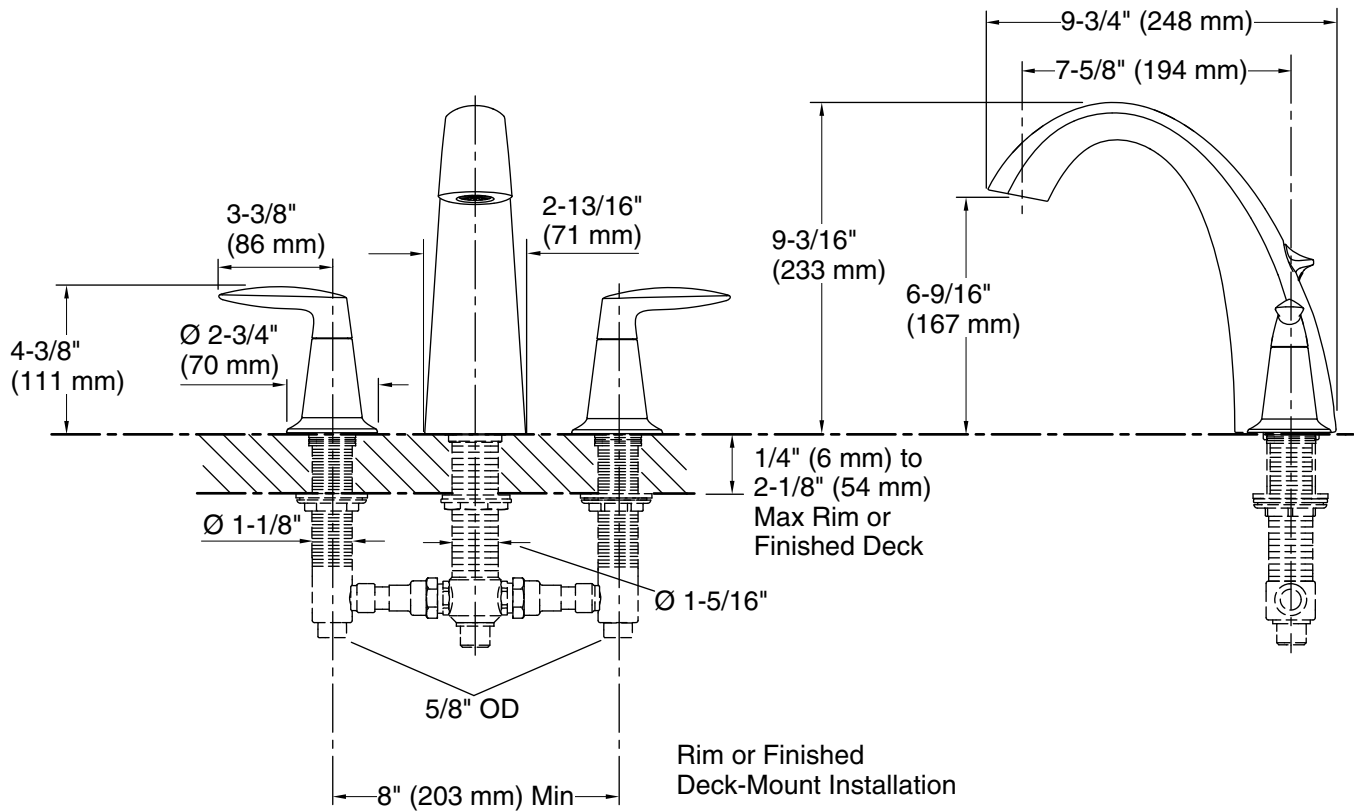

Technical Information

All product dimensions are nominal.

Notes

Install this product according to the installation instructions.

ADA, OBC, CSA B651 compliant when installed to the specific requirements of these regulations.