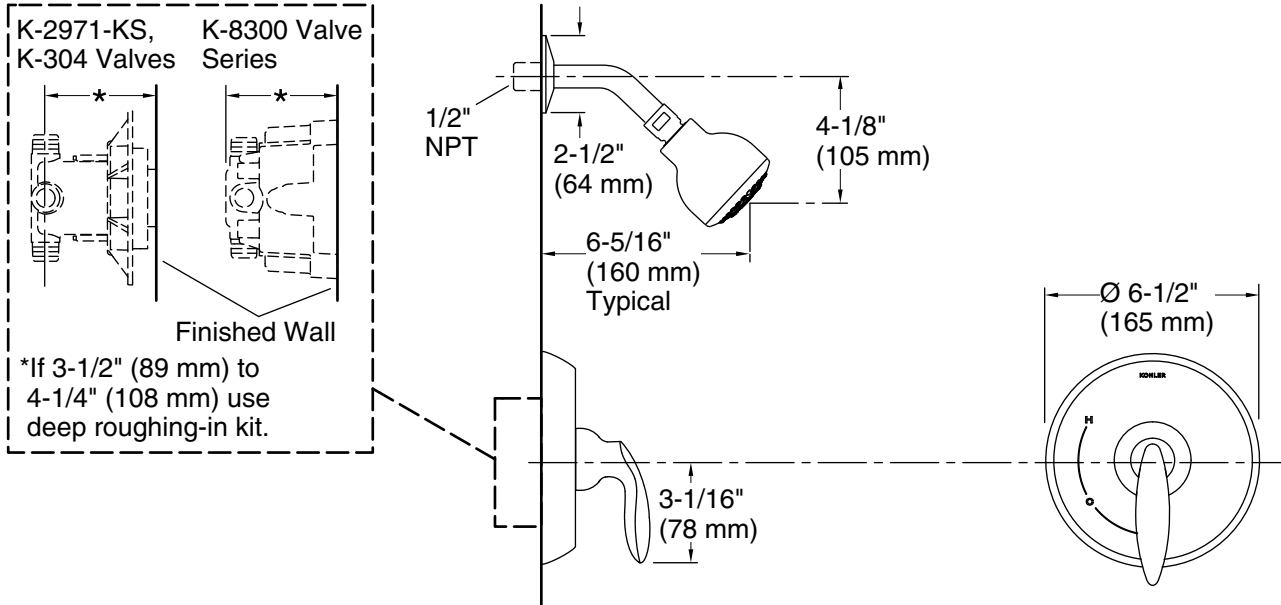

Features

- Includes face plate with handle, shower arm with flange and showerhead.
- Single lever handle allows for simultaneous on/off activation and temperature setting.
- Coordinates with Coralais faucets and accessories to complete your bathroom.
- Includes single function 1.75 gal/min (6.6 l/min) showerhead.
- Showerhead features MasterClean™ sprayface for easy cleaning.
- Pressure-balancing diaphragm technology maintains outlet temperature within +/-3 degrees Fahrenheit during water pressure fluctuations.

Available Colors/Finishes

Color tiles intended for reference only.

Color Code Description

■ CP Polished Chrome

Technical Information

All product dimensions are nominal.

Showerhead/Body Spray:

Rated maximum flow: 1.75 gal/min (6.6 l/min)