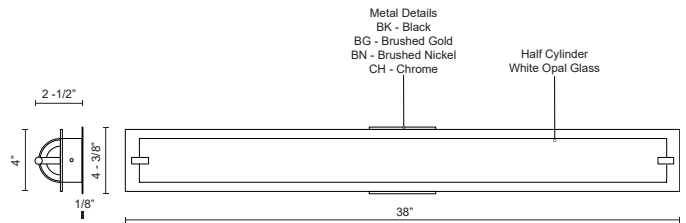

Fixture Dimensions	W38" x H4" x E2-1/2"
Light Source	AC LED Module
Wattage	45W
Total Lumens	3600lm
Delivered Lumens	BN-2610lm; CH-2256lm;
Voltage	120V
Color Temperature	3000K
CRI (Ra)	90CRI
Optional Color Temps	2700K - 5000K Available, Minimum Order Quantities Apply
LED Rated Life	50,000 hours
Dimming	100% - 10%, ELV Dimmer (Not Included)
Glass Details	Opal Glass
ADA Compliant	Yes
Location	Damp
Mounting Style	All Orientation; Wall;
CEC Title 24 JA8	Yes, JA8-2022
Canopy Dimensions	W4-3/8" x H4-3/8" x E1/8"

* For custom options, consult factory for details.

* For warranty information, please visit www.kuzcolighting.com/warranty

DESCRIPTION

Single lamp vanity with white opal glass cylinder and frosted side covers, metal details available in black, brushed gold, brushed nickel or chrome finish. Equipped with our powerful 120V AC LED technology. Available in three different sizes see series for full details.