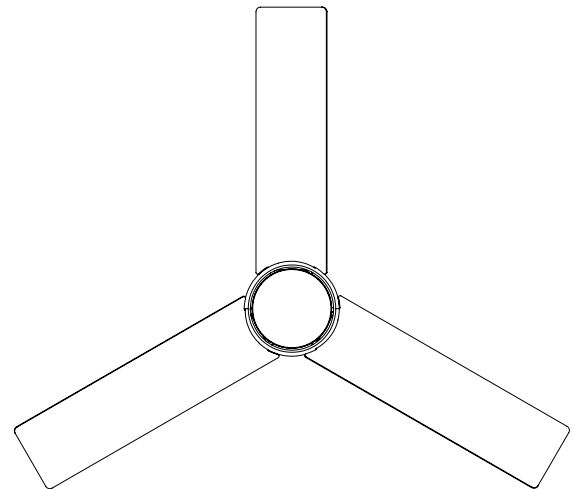

## SPECIFICATION DETAILS

<b>Fixture Dimensions</b>	D56" x H14 5/8"
<b>Light Source</b>	LED
<b>Max Wattage</b>	Total 53W Max [20W LED + Max 33W Motor]
<b>Total Lumens</b>	1900lm
<b>Delivered Lumens</b>	1308lm
<b>Voltage</b>	120V
<b>Color Temperature</b>	3000K
<b>CRI (Ra)</b>	90CRI
<b>LED Rated Life</b>	50,000 hours
<b>Dimming</b>	Integrated Dimming with Remote
<b>Diffuser Details</b>	Polymeric Diffuser
<b>Material</b>	Steel & Aluminum Body, ABS Blade
<b>Rod Length</b>	3-3/4" (for different rod length, contact factory)
<b>Wire Length</b>	78" with 78" safety cable
<b>Minimum Hang Height</b>	15"
<b>Location</b>	Dry
<b>Illumination Direction</b>	Downlight
<b>Canopy Dimensions</b>	D6" x H2 3/8"
<b>Sloped Ceiling Adaptable</b>	Yes, Up to 25 Degrees
<b>Minimum Distance to Floor</b>	84"
<b>Ceiling to Blade Distance</b>	10-1/2" Minimal
<b>Blade</b>	3 Blades @ 13 Degrees Pitch
<b>Control</b>	Remote Control
<b>Fan RPM</b>	6 Speed (Reversible), 50-160rpm
<b>CFM</b>	6500 Max
<b>Airflow Efficiency (CFM/WATT)</b>	723 Max
<b>Estimated Yearly Energy Cost (\$)</b>	6

## DESCRIPTION

The Owens Collection is a masterful combination of form and function. With sleek, minimal fan blades and a stunning triangular LED diffuser, this collection is timeless and can match the style of any space. Fan is remote controlled and features six speeds and dimmable LED illumination.