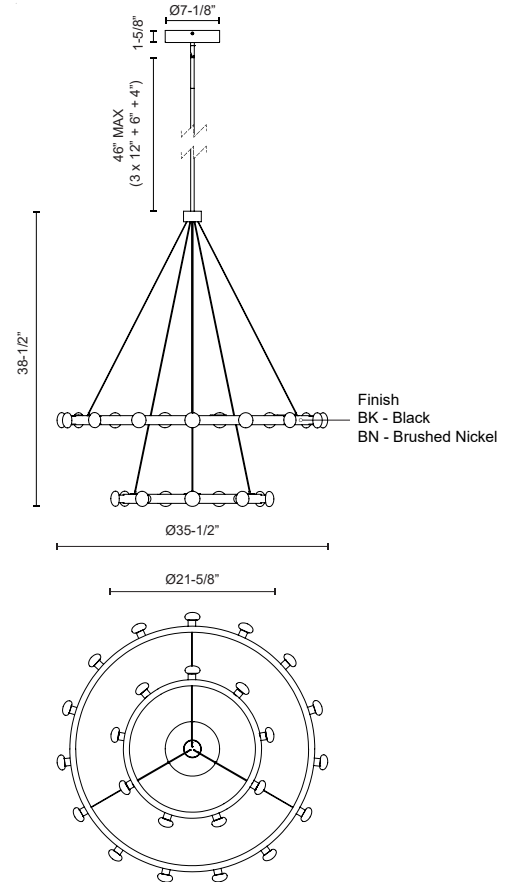

REZZ CH63436

JUNE 2022 PRODUCTS

PROJECT

SPECIFICATION DETAILS

Fixture Dimensions	D35-1/2" x H38-1/2"
Light Source	LED with DC Driver
Wattage	90W
Total Lumens	7520lm
Delivered Lumens	BK-2000lm*; BN-2400lm*;
Voltage	120V
Color Temperature	3000K
CRI (Ra)	90CRI
Optional Color Temps	2700K - 5000K Available, Minimum Order Quantities Apply
LED Rated Life	50,000 hours
Dimming	100% - 10%, TRIAC or ELV Dimmer (Not Included)
Glass Details	Opal Glass
Adjustable	Yes
Rod Length	46" Max (3x12" + 1x6" x 1x4")
Wire Length	72"
Wire Type	BK - Black Wire; BN - Clear Wire;
Minimum Hang Height	48"
Location	Dry
Canopy Dimensions	D7-1/8" x H1-5/8"
Sloped Ceiling Adaptable	Yes, Up to 45 Degrees

* For custom options, consult factory for details.

* For warranty information, please visit www.kuzcolighting.com/warranty

DESCRIPTION

The Rezz collection is the reimagining of the old Hollywood style we know and love. Simple, glamorous opal glass diffusers dance around a modern, minimal frame to create a totally new look. This collection is simple and stunning, great for a wide variety of design sensibilities. Available in Matte Black or Brushed Nickel accents.

KUZCO

CANADA: 19054 28TH AVENUE - SURREY, BC V3Z 6M3

USA: 3035 E. LONE MOUNTAIN ROAD - LAS VEGAS, NV 89081

WWW.KUZCOLIGHTING.COM

© 2022 KUZCO LIGHTING. ALL RIGHTS RESERVED.

COMMENT