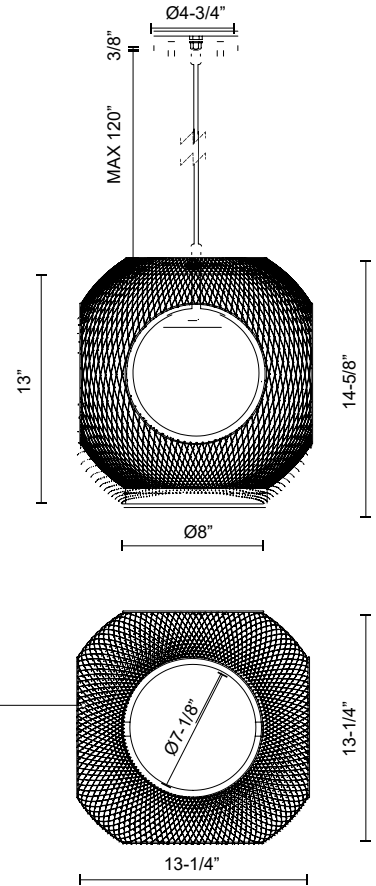

KONA
EP56913
PENDANTS

PROJECT

EP56913-BK/OP
Black/Opal Glass

SPECIFICATION DETAILS

* For custom options, consult factory for details.

Fixture Dimensions	L13-1/4" x W13-1/4" x H14-5/8"
Lamp Type	Incandescent, A19, Medium Base
Wattage	1 x 60W
Voltage	120V
Glass Details	Opal Glass
Adjustable	Yes
Wire Length	120" Max
Wire Type	Black
Minimum Hang Height	18"
Location	Wet
Bulbs Included	No
Warranty	5 Years
Illumination Direction	Up/Down
Canopy Dimensions	D4-3/4" x H3/8"

Finish
BK/OP - Black/Opal Glass

KUZCO

19054 28TH AVENUE
SURREY - BC V3Z 6M3
CANADA

WWW.KUZCOLIGHTING.COM

COMMENT