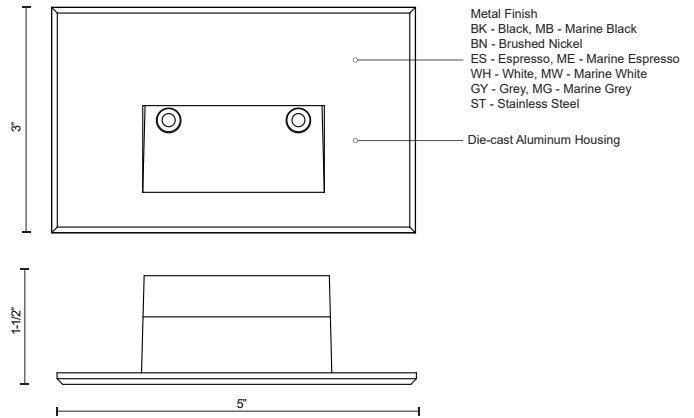

**SONIC  
ER3003  
STEP LIGHTS**

PROJECT

**DESCRIPTION**

A horizontal rectangle-shaped recessed light in matte black, white powder, or brushed nickel finish. The optically designed light control of Sonic's die cast Aluminum housing fully conceals the source. Ideal for step or courtesy light use. This fixture is rated for outdoor use but there is no reason it cannot be utilized indoors too. Fits into a single gang box.

**SPECIFICATION DETAILS**

\* For custom options, consult factory for details.

<b>Fixture Dimensions</b>	W5" x H3" x E1-1/2"
<b>Light Source</b>	LED
<b>Wattage</b>	3W
<b>Total Lumens</b>	250lm
<b>Delivered Lumens</b>	BK-26lm; BN-24lm; WH-76lm;
<b>Voltage</b>	120V
<b>Color Temperature</b>	3000K
<b>CRI (Ra)</b>	>90
<b>Optional Color Temps</b>	2700K - 5000K Available, Minimum Order Quantities Apply
<b>LED Rated Life</b>	50,000 hours
<b>Dimming</b>	100% - 10%, ELV Dimmer (Not Included)
<b>Diffuser Details</b>	Glass diffuser
<b>Location</b>	Wet
<b>Warranty</b>	5 Years
<b>ADA Compliant</b>	Yes