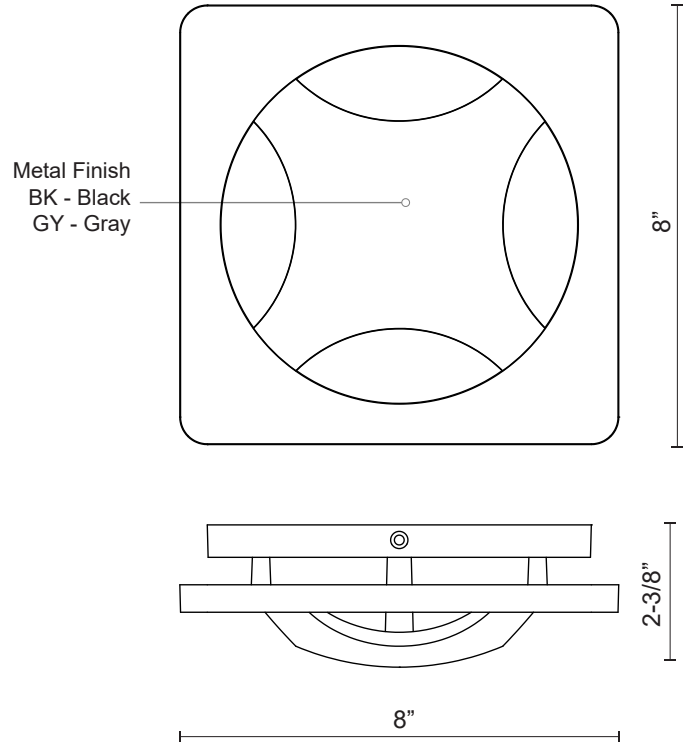

## SPECIFICATION DETAILS

<b>Fixture Dimensions</b>	W8" x H8" x E2-3/8"
<b>Light Source</b>	AC LED Module
<b>Wattage</b>	5W
<b>Total Lumens</b>	400lm
<b>Delivered Lumens</b>	BK-70lm
<b>Voltage</b>	120V
<b>Color Temperature</b>	3000K
<b>CRI (Ra)</b>	90CRI
<b>Optional Color Temps</b>	2700K - 5000K Available, Minimum Order Quantities Apply
<b>LED Rated Life</b>	50,000 hours
<b>Dimming</b>	100% - 10%, ELV Dimmer (Not Included)
<b>ADA Compliant</b>	Yes
<b>Location</b>	Wet
<b>Illumination Direction</b>	All-Direction
<b>Mounting Style</b>	All Orientation; Wall;

## DESCRIPTION

The Etna exterior wall sconce conceals a LED light source behind the unique curved shape that appears to hover over the illuminated interior. The designer product is a great solution for add safety and brighten a dark environment or simply as a modern element to indoor or outdoor contexts. Available in subtle black and gray powder-coated tones.