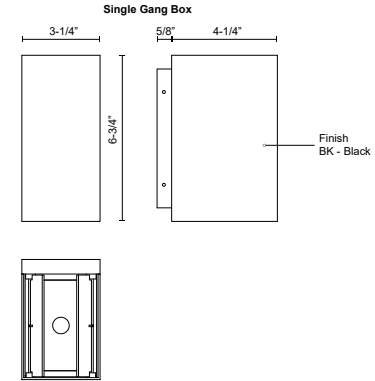

EW48003-BK-UNV
Black

SPECIFICATION DETAILS

Fixture Dimensions	W3-1/4" x H6-3/4" x E5-3/8"
Light Source	LED with DC Driver
Wattage	12W
Total Lumens	1020lm
Delivered Lumens	626lm
Voltage	120-277V
Color Temperature	3000K
CRI (Ra)	90CRI
Optional Color Temps	2700K - 5000K Available, Minimum Order Quantities Apply
LED Rated Life	50,000 hours
Dimming	100% - 10%, TRIAC or ELV Dimmer (Not Included)
Glass Details	Clear Glass
Location	Wet, IP65
Illumination Direction	Up and Down
Mounting Style	All Orientation; Wall;
Canopy Dimensions	W4-3/4" x H5-7/8" x E1-1/8"
Paint Finish	BK02

* For custom options, consult factory for details.

* For warranty information, please visit www.kuzcolighting.com/warranty

DESCRIPTION

Architectural exterior wall sconce, die-cast rectangular aluminum body with two adjustable flaps to change beam angle above and below the fixture.