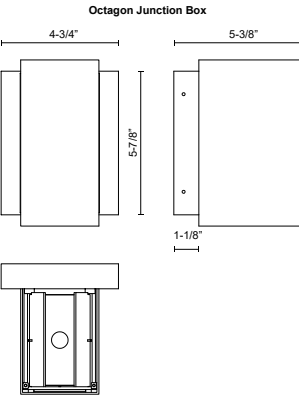

EW48003-BK-UNV
Black

SPECIFICATION DETAILS

Fixture Dimensions	W3-1/4" x H6-3/4" x E5-3/8"
Light Source	LED with DC Driver
Wattage	12W
Total Lumens	1020lm
Delivered Lumens	626lm
Voltage	120-277V
Color Temperature	3000K
CRI (Ra)	90CRI
Optional Color Temps	2700K - 5000K Available, Minimum Order Quantities Apply
LED Rated Life	50,000 hours
Dimming	100% - 10%, TRIAC or ELV Dimmer (Not Included)
Glass Details	Clear Glass
Location	Wet, IP65
Illumination Direction	Up and Down
Mounting Style	All Orientation; Wall;
Canopy Dimensions	W4-3/4" x H5-7/8" x E1-1/8"
Paint Finish	BK02

* For custom options, consult factory for details.

* For warranty information, please visit www.kuzcolighting.com/warranty

DESCRIPTION

Architectural exterior wall sconce, die-cast rectangular aluminum body with two adjustable flaps to change beam angle above and below the fixture.