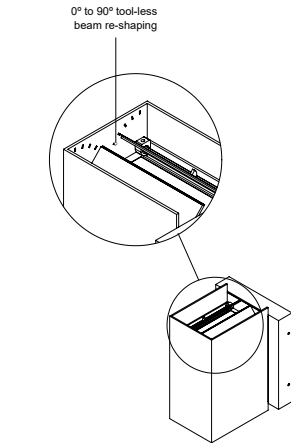

EW48003-BK-UNV
Black

SPECIFICATION DETAILS

Fixture Dimensions	W3-1/4" x H6-3/4" x E5-3/8"
Light Source	LED with DC Driver
Wattage	12W
Total Lumens	1020lm
Delivered Lumens	626lm
Voltage	120-277V
Color Temperature	3000K
CRI (Ra)	90CRI
Optional Color Temps	2700K - 5000K Available, Minimum Order Quantities Apply
LED Rated Life	50,000 hours
Dimming	100% - 10%, TRIAC or ELV Dimmer (Not Included)
Glass Details	Clear Glass
Location	Wet, IP65
Illumination Direction	Up and Down
Mounting Style	All Orientation; Wall;
Canopy Dimensions	W4-3/4" x H5-7/8" x E1-1/8"
Paint Finish	BK02

* For custom options, consult factory for details.

* For warranty information, please visit www.kuzcolighting.com/warranty

DESCRIPTION

Architectural exterior wall sconce, die-cast rectangular aluminum body with two adjustable flaps to change beam angle above and below the fixture.