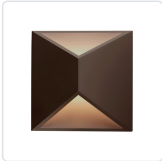

# INDIO EW60307

WALL

PROJECT

EW60307-BN  
Brushed Nickel

EW60307-ES  
Espresso

EW60307-WH  
White

## SPECIFICATION DETAILS

\* For custom options, consult factory for details.

<b>Fixture Dimensions</b>	W7" x H7" x E3"
<b>Light Source</b>	LED
<b>Wattage</b>	6W
<b>Total Lumens</b>	500lm*
<b>Delivered Lumens</b>	WH-219lm
<b>Voltage</b>	120V
<b>Color Temperature</b>	3000K
<b>CRI (Ra)</b>	>90
<b>Optional Color Temps</b>	2700K - 5000K Available, Minimum Order Quantities Apply
<b>LED Rated Life</b>	50,000 hours
<b>Dimming</b>	100% - 10%, ELV Dimmer (Not Included)
<b>Diffuser Details</b>	Clear Acrylic Diffuser
<b>Location</b>	Wet
<b>Warranty</b>	5 Years
<b>ADA Compliant</b>	Yes

## DESCRIPTION

Stunning minimalist aluminum housing wall sconce available in brushed nickel, espresso and white finishes. Square shaped with triangular opening omitting light up and down. Equipped with our powerful 120V AC LED technology

Finish  
BN - Brushed Nickel  
ES - Espresso  
WH - White