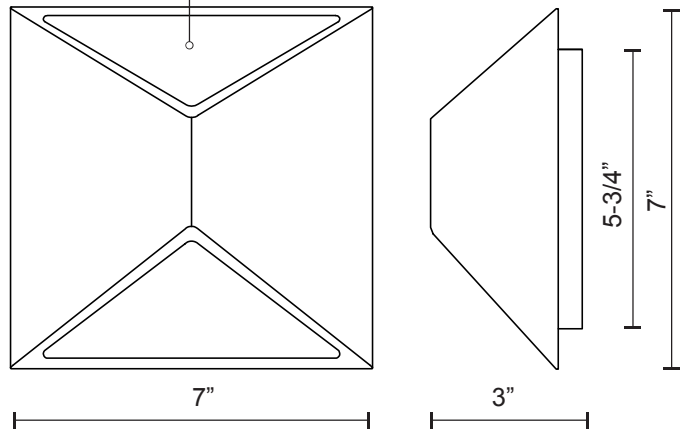

INDIO EW60307

WALL

PROJECT

SPECIFICATION DETAILS

* For custom options, consult factory for details.

Fixture Dimensions	W7" x H7" x E3"
Light Source	LED
Wattage	6W
Total Lumens	500lm*
Delivered Lumens	WH-219lm
Voltage	120V
Color Temperature	3000K
CRI (Ra)	>90
Optional Color Temps	2700K - 5000K Available, Minimum Order Quantities Apply
LED Rated Life	50,000 hours
Dimming	100% - 10%, ELV Dimmer (Not Included)
Diffuser Details	Clear Acrylic Diffuser
Location	Wet
Warranty	5 Years
ADA Compliant	Yes

DESCRIPTION

Stunning minimalist aluminum housing wall sconce available in brushed nickel, espresso and white finishes. Square shaped with triangular opening omitting light up and down. Equipped with our powerful 120V AC LED technology

Finish
BN - Brushed Nickel
ES - Espresso
WH - White

KUZCO

19054 28TH AVENUE
SURREY - BC V3Z 6M3
CANADA

WWW.KUZCOLIGHTING.COM

COMMENT