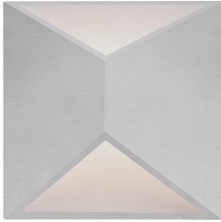

# INDIO EW60307

WALL

PROJECT

EW60307-BN  
Brushed Nickel

EW60307-ES  
Espresso

EW60307-WH  
White

## SPECIFICATION DETAILS

\* For custom options, consult factory for details.

<b>Fixture Dimensions</b>	W7" x H7" x E3"
<b>Light Source</b>	LED
<b>Wattage</b>	6W
<b>Total Lumens</b>	500lm*
<b>Delivered Lumens</b>	WH-219lm
<b>Voltage</b>	120V
<b>Color Temperature</b>	3000K
<b>CRI (Ra)</b>	>90
<b>Optional Color Temps</b>	2700K - 5000K Available, Minimum Order Quantities Apply
<b>LED Rated Life</b>	50,000 hours
<b>Dimming</b>	100% - 10%, ELV Dimmer (Not Included)
<b>Diffuser Details</b>	Clear Acrylic Diffuser
<b>Location</b>	Wet
<b>Warranty</b>	5 Years
<b>ADA Compliant</b>	Yes

## DESCRIPTION

Stunning minimalist aluminum housing wall sconce available in brushed nickel, espresso and white finishes. Square shaped with triangular opening omitting light up and down. Equipped with our powerful 120V AC LED technology