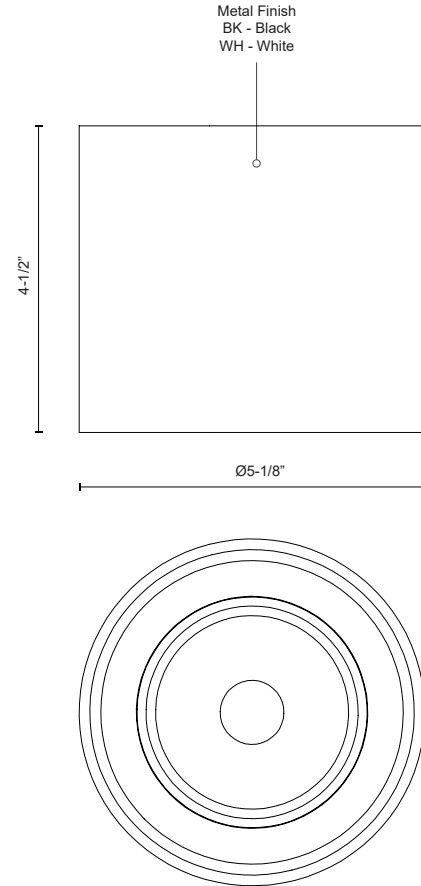

FALCO
FM10605-UNV
 FLUSH MOUNT

PROJECT

FM10605-WH-UNV
White

FM10605-BK-UNV
Black

SPECIFICATION DETAILS

Fixture Dimensions	D5-1/8" x H4-1/2"
Light Source	LED with DC Driver
Wattage	15W
Total Lumens	1575lm
Delivered Lumens	BK-1110lm; WH-1314lm;
Voltage	120-277V
Color Temperature	3000K
CRI (Ra)	90CRI
Optional Color Temps	2700K - 5000K Available, Minimum Order Quantities Apply
LED Rated Life	50,000 hours
Dimming	100% - 10%, TRIAC or ELV Dimmer (Not Included)
Diffuser Details	Clear Acrylic Multi-Faceted Lens
Location	Damp
CEC Title 24 JA8	Yes, JA8-2022
Paint Finish	BK02; WH02;

* For custom options, consult factory for details.

* For warranty information, please visit www.kuzcolighting.com/warranty

DESCRIPTION

LED flush mount made from heavy gauge cast aluminum painted white or black, round cylinder shaped. Shines through a high-precision optical lens down into the room.