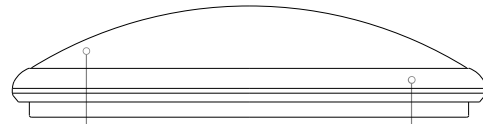

**MALTA
FM1512**
FLUSH MOUNT

PROJECT

DESCRIPTION

Single lamp LED flush mount ceiling fixture with round white opal glass. Metal details available in black, brushed nickel, chrome and vintage brass finish, and is equipped with our powerful 120V AC LED technology

White Opal Glass

Finish
BK - Black
BN - Brushed Nickel
CH - Chrome
VB - Vintage Brass
WH - White

3-1/8"

SPECIFICATION DETAILS

* For custom options, consult factory for details.

Fixture Dimensions	D12"x H3-1/8"
Light Source	LED
Wattage	12W
Total Lumens	900lm
Delivered Lumens	BN-570lm; VB-568lm;
Voltage	120V
Color Temperature	3000K
CRI (Ra)	>90
Optional Color Temps	2700K - 5000K Available, Minimum Order Quantities Apply
LED Rated Life	50,000 hours
Dimming	100% - 10%, ELV Dimmer (Not Included)
Glass Details	White Opal Glass
Location	Dry
Warranty	5 Years