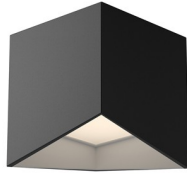

**CUBIX
FM31205**
FLUSH MOUNT

PROJECT

DESCRIPTION

The Cubix Collection is a playful take on the geometric patterns of origami. These fixtures are a luxe duotone finish of black and white that allows for easy integration into most color schemes and styles. The frosted acrylic diffuser provides softened direct lighting that's wonderful for bathrooms and kitchens.

FM31205-BK/WH
Black/White

SPECIFICATION DETAILS

* For custom options, consult factory for details.

Fixture Dimensions	L5-5/8" x W5-5/8" x H6"
Light Source	AC LED Module
Wattage	9W
Total Lumens	680lm
Delivered Lumens	440lm*
Voltage	120V
Color Temperature	3000K
CRI (Ra)	90CRI
Optional Color Temps	2700K - 5000K Available, Minimum Order Quantities Apply
LED Rated Life	50,000 hours
Dimming	100% - 10%, ELV Dimmer (Not Included)
Diffuser Details	White Acrylic
Location	Dry
Warranty	5 Years
Illumination Direction	Down