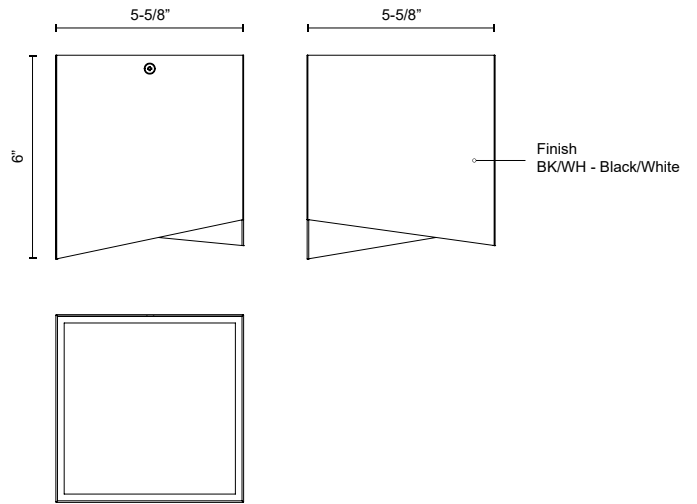

**CUBIX
FM31205**
FLUSH MOUNT

PROJECT

DESCRIPTION

The Cubix Collection is a playful take on the geometric patterns of origami. These fixtures are a luxe duotone finish of black and white that allows for easy integration into most color schemes and styles. The frosted acrylic diffuser provides softened direct lighting that's wonderful for bathrooms and kitchens.

FM31205-BK/WH
Black/White

SPECIFICATION DETAILS

* For custom options, consult factory for details.

Fixture Dimensions	L5-5/8" x W5-5/8" x H6"
Light Source	AC LED Module
Wattage	9W
Total Lumens	680lm
Delivered Lumens	440lm*
Voltage	120V
Color Temperature	3000K
CRI (Ra)	90CRI
Optional Color Temps	2700K - 5000K Available, Minimum Order Quantities Apply
LED Rated Life	50,000 hours
Dimming	100% - 10%, ELV Dimmer (Not Included)
Diffuser Details	White Acrylic
Location	Dry
Warranty	5 Years
Illumination Direction	Down