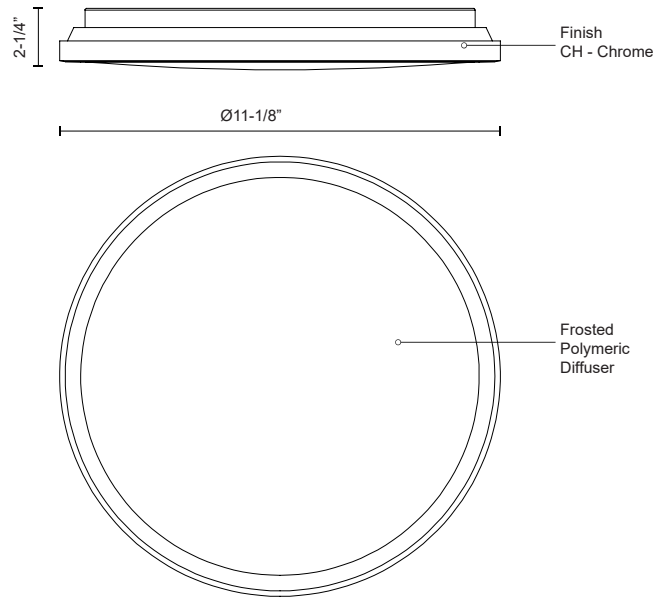

**BROOK
FM43311**
FLUSH MOUNT

PROJECT

FM43311-CH
Chrome

SPECIFICATION DETAILS

* For custom options, consult factory for details.

Fixture Dimensions	D11-1/8" x H2-1/4"
Light Source	LED
Wattage	16W
Total Lumens	1360lm*
Delivered Lumens	735lm*
Voltage	120V
Color Temperature	3000K
CRI (Ra)	>90
Optional Color Temps	2700K - 5000K Available, Minimum Order Quantities Apply
LED Rated Life	50,000 hours
Dimming	100% - 10%, ELV Dimmer (Not Included)
Diffuser Details	Frosted Polymeric Diffuser
Location	Dry
Warranty	5 Years

DESCRIPTION

Circular steel base with polymeric body, frosted acrylic lens, chrome plated finish

COMMENT

KUZCO

19054 28TH AVENUE
SURREY - BC V3Z 6M3
CANADA

WWW.KUZCOLIGHTING.COM