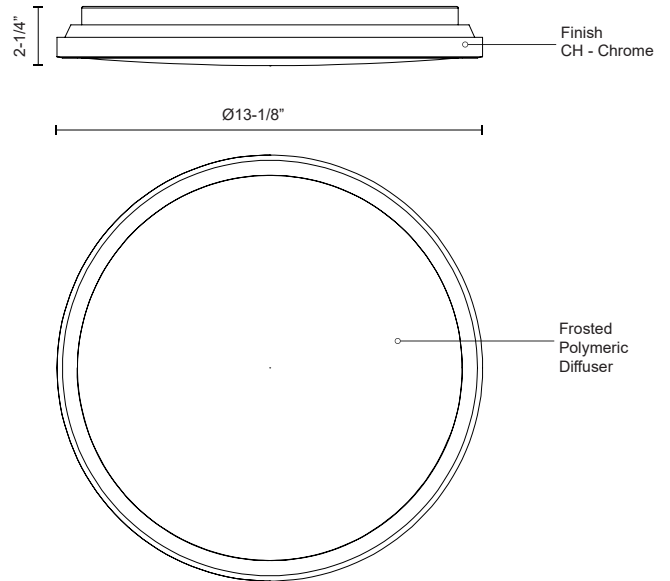

**BROOK
FM43313
FLUSH MOUNT**

PROJECT

FM43313-CH
Chrome

DESCRIPTION

Circular steel base with polymeric body, frosted acrylic lens, chrome plated finish

SPECIFICATION DETAILS

* For custom options, consult factory for details.

Fixture Dimensions	D13-1/8" x H2-1/4"
Light Source	LED
Wattage	24W
Total Lumens	2040lm*
Delivered Lumens	900lm*
Voltage	120V
Color Temperature	3000K
CRI (Ra)	>90
Optional Color Temps	2700K - 5000K Available, Minimum Order Quantities Apply
LED Rated Life	50,000 hours
Dimming	100% - 10%, ELV Dimmer (Not Included)
Diffuser Details	Frosted Polymeric Diffuser
Location	Dry
Warranty	5 Years