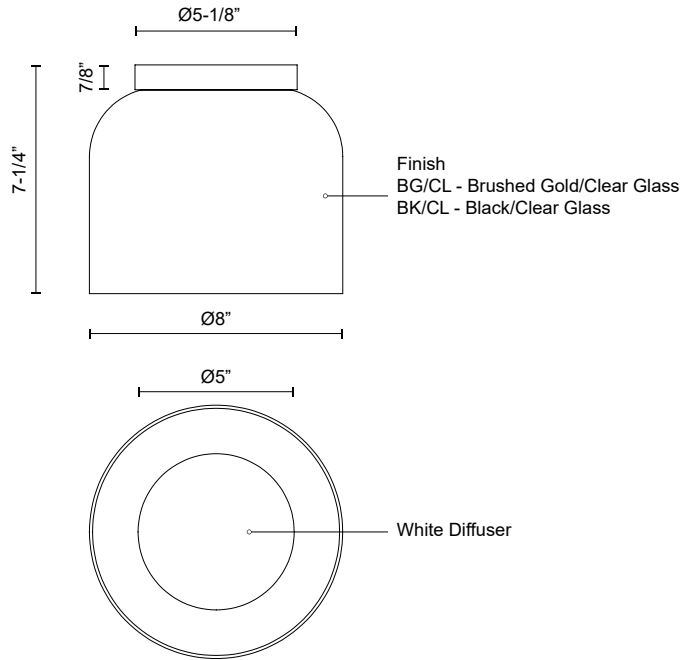

CEDAR
FM52508
 FLUSH MOUNT

PROJECT

DESCRIPTION

The charming Cedar Collection is filled with whimsical frosted glass diffusers resting inside clear glass shades. This versatile family includes a variety of different mounting options that can be mounted up, down, horizontally, or vertically. The metal base details offer a nice rigidity that compliments the soft curves found on the rest of the piece and are available in two finishes.

FM52508-BG/CL
 Brushed Gold/Clear

FM52508-BK/CL
 Black/Clear

SPECIFICATION DETAILS

* For custom options, consult factory for details.

Fixture Dimensions	D8" x H7-1/4"
Light Source	AC LED Module
Wattage	13W
Total Lumens	1020lm
Delivered Lumens	690lm*
Voltage	120V
Color Temperature	3000K
CRI (Ra)	90CRI
Optional Color Temps	2700K - 5000K Available, Minimum Order Quantities Apply
LED Rated Life	50,000 hours
Dimming	100% - 10%, ELV Dimmer (Not Included)
Diffuser Details	White Diffuser (interior)
Glass Details	Clear Glass (exterior)
Location	Damp
Warranty	5 Years
Illumination Direction	Down
Canopy Dimensions	D5-1/8" x H7/8"