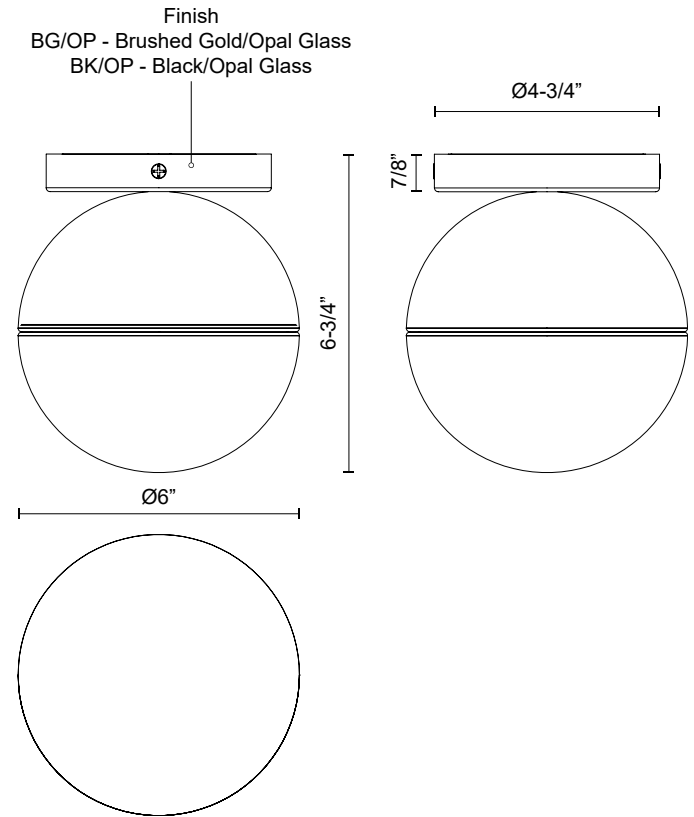

MONAE
FM58306
 FLUSH MOUNT

PROJECT

FM58306-BG/OP
 Brushed Gold/Opal
 Glass

FM58306-BK/OP
 Black/Opal Glass

SPECIFICATION DETAILS

* For custom options, consult factory for details.

Fixture Dimensions	D6" x H6-3/4"
Lamp Type	Incandescent, A19, Medium Base
Wattage	1 x 60W
Voltage	120V
Glass Details	Opal Glass
Location	Dry
Bulbs Included	No
Warranty	5 Years
Illumination Direction	Down
Canopy Dimensions	D4-3/4" x H7/8"

DESCRIPTION

One of our best-selling designs is the retro-style Monae Collection. These decadent orb-shaped lamps are available in a striking black or dazzling brushed gold finish that plays well with modern and retro décor. Available in three different-sized pendants with 120" cables or a luxurious flush mount option.