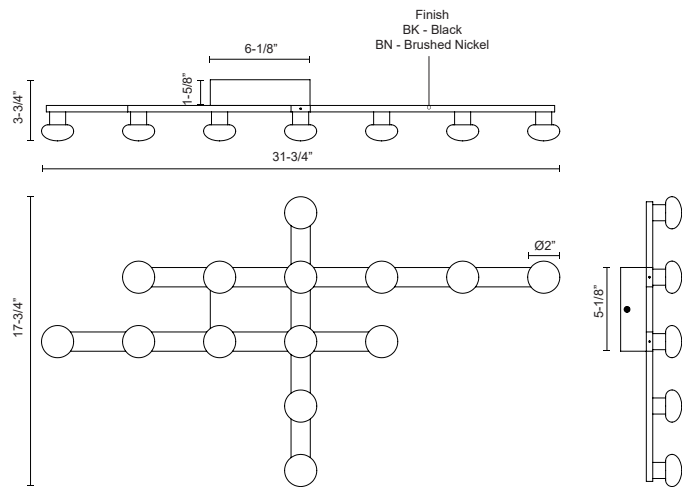

REZZ FM63432

JUNE 2022 PRODUCTS

PROJECT

SPECIFICATION DETAILS

Fixture Dimensions	L31-3/4" x W17-3/4" x H3-3/4"
Light Source	LED with DC Driver
Wattage	51W
Total Lumens	4400lm
Delivered Lumens	BK-1100lm*; BN-1250lm;
Voltage	120V
Color Temperature	3000K
CRI (Ra)	90CRI
Optional Color Temps	2700K - 5000K Available, Minimum Order Quantities Apply
LED Rated Life	50,000 hours
Dimming	100% - 10%, TRIAC or ELV Dimmer (Not Included)
Glass Details	Opal Glass
ADA Compliant	Yes
Location	Dry
Mounting Style	All Orientation; Ceiling and Wall;
CEC Title 24 JA8	Yes, JA8-2022
Canopy Dimensions	L6-1/8" x W5-1/8" x H1-5/8"

* For custom options, consult factory for details.

* For warranty information, please visit www.kuzcolighting.com/warranty

DESCRIPTION

The Rezz collection is the reimagining of the old Hollywood style we know and love. Simple, glamorous opal glass diffusers dance around a modern, minimal frame to create a totally new look. This collection is simple and stunning, great for a wide variety of design sensibilities. Available in Matte Black or Brushed Nickel accents.

KUZCO

CANADA: 19054 28TH AVENUE - SURREY, BC V3Z 6M3
USA: 3035 E. LONE MOUNTAIN ROAD - LAS VEGAS, NV 89081

WWW.KUZCOLIGHTING.COM

© 2022 KUZCO LIGHTING. ALL RIGHTS RESERVED.

COMMENT