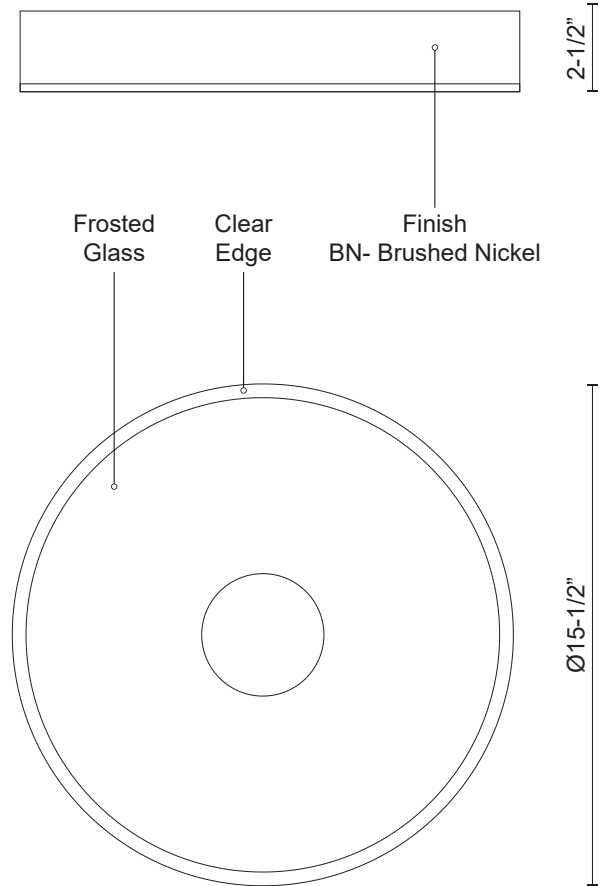

PARKER
FM7616-5CCT
 FLUSH MOUNT

PROJECT

FM7616-BN-5CCT
 Brushed Nickel

SPECIFICATION DETAILS

| | |
|-------------------------------|--|
| Fixture Dimensions | D15-1/2" x H2-1/2" |
| Light Source | AC LED Module |
| Wattage | 30W |
| Total Lumens | 2000lm |
| Delivered Lumens | BN-1589lm |
| Voltage | 120V |
| Color Temperature | Selectable CCT 2700K/3000K/3500K/4000K/5000K |
| CRI (Ra) | 90CRI |
| LED Rated Life | 50,000 hours |
| Dimming | 100% - 10%, ELV Dimmer (Not Included) |
| Glass Details | Frosted Glass |
| Location | Dry |
| Illumination Direction | Downlight |
| Mounting Style | All Orientation; Ceiling and Wall; |
| CEC Title 24 JA8 | Yes, JA8-2022 |
| Paint Finish | BN01 |

* For custom options, consult factory for details.

* For warranty information, please visit www.kuzcolighting.com/warranty

DESCRIPTION

Clean sophisticated design with perfect aspect for any room. This LED flush mount design includes fine brushed nickel finish, round frosted glass with crystal clear edges around the trim of glass and equipped with our powerful 120V AC LED technology. May be mounted on the ceiling or wall locations, available in three sizes see series for more information.