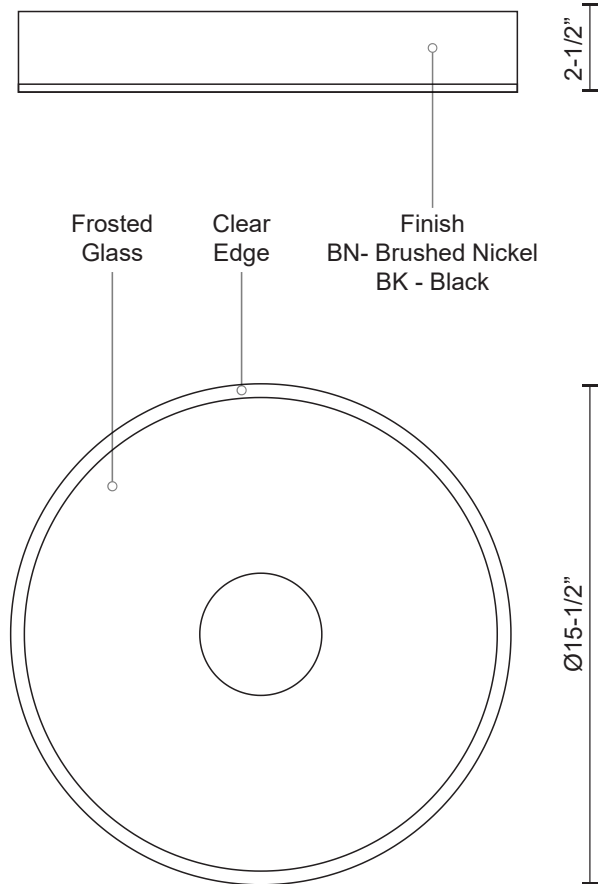

**PARKER  
FM7616**  
FLUSH MOUNT

PROJECT

FM7616-BN  
Brushed Nickel

FM7616-BK  
Black

**SPECIFICATION DETAILS**

<b>Fixture Dimensions</b>	D15-1/2" x H2-1/2"
<b>Light Source</b>	AC LED Module
<b>Wattage</b>	32W
<b>Total Lumens</b>	2000lm
<b>Delivered Lumens</b>	BK-1121lm; BN-1443lm;
<b>Voltage</b>	120V
<b>Color Temperature</b>	3000K
<b>CRI (Ra)</b>	90CRI
<b>Optional Color Temps</b>	2700K - 5000K Available, Minimum Order Quantities Apply
<b>LED Rated Life</b>	50,000 hours
<b>Dimming</b>	100% - 10%, ELV Dimmer (Not Included)
<b>Glass Details</b>	Frosted Glass
<b>Location</b>	Dry
<b>Mounting Style</b>	All Orientation; Ceiling and Wall;
<b>CEC Title 24 JA8</b>	Yes, JA8-2022
<b>Energy Star Certified</b>	Energy Star Compliant
<b>Paint Finish</b>	BK02; BN01;

\* For custom options, consult factory for details.

\* For warranty information, please visit [www.kuzcolighting.com/warranty](http://www.kuzcolighting.com/warranty)

**DESCRIPTION**

Clean sophisticated design with perfect aspect for any room. This LED flush mount design includes fine brushed nickel or black metal finish, round frosted glass with crystal clear edges around the trim of glass and equipped with our powerful 120V AC LED technology. May be mounted on the ceiling or wall locations, available in three sizes see series for more information.