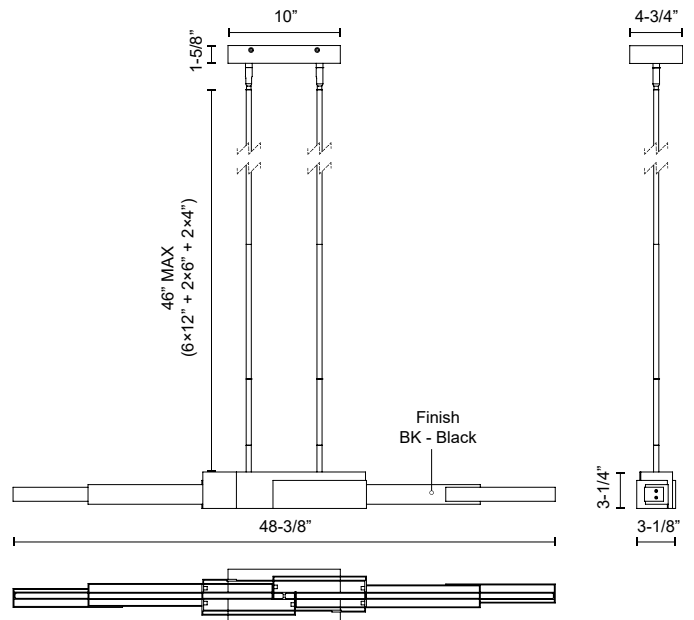

ENZO LP29548

PENDANTS

PROJECT

SPECIFICATION DETAILS

* For custom options, consult factory for details.

Fixture Dimensions	L48-3/8" x W3-1/8" x H3-1/4"
Light Source	LED with DC Driver
Wattage	40W
Total Lumens	3300lm
Delivered Lumens	1520lm*
Voltage	120V
Color Temperature	3000K
CRI (Ra)	90CRI
Optional Color Temps	2700K - 5000K Available, Minimum Order Quantities Apply
LED Rated Life	50,000 hours
Dimming	100% - 10%, TRIAC or ELV Dimmer (Not Included)
Diffuser Details	White Acrylic
Adjustable	Yes
Rod Length	46" Max (6x12" + 2x6" + 2x4")
Minimum Hang Height	12"
Ceiling Adaptor	Yes, Up to 45 Degrees
Location	Dry
Compliance	T24-JA8
Warranty	5 Years
Illumination Direction	Up/Down
CEC Title 24 JA8	Yes, JA8-19
Canopy Dimensions	L10" x W4-3/4" x H1-5/8"

DESCRIPTION

The Enzo Collection is a modern take on the brilliance of Art-deco design. From the thoughtful details to the contemporary duotone finish, these fixtures are hard to appreciate without being seen in person. The lighting is omni directional, with frosted acrylic diffusers that are spectacular for setting a mood indoors or outdoors

KUZCO

19054 28TH AVENUE
SURREY - BC V3Z 6M3
CANADA

WWW.KUZCOLIGHTING.COM

COMMENT