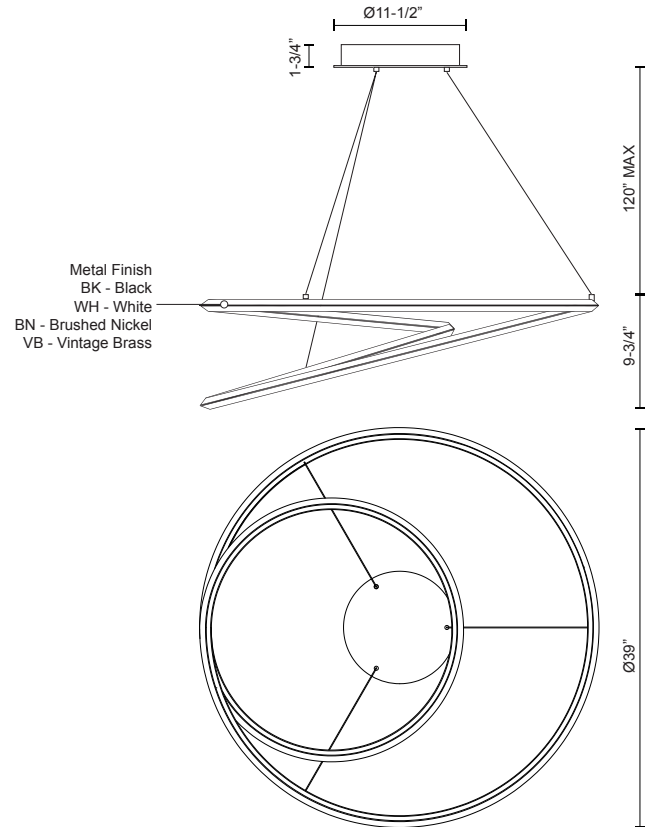

* For custom options, consult factory for details.

Fixture Dimensions	D39"x H9-3/4"
Light Source	LED
Wattage	94W
Total Lumens	5850lm
Delivered Lumens	BN-4763lm
Voltage	120V
Color Temperature	3000K
CRI (Ra)	>90
Optional Color Temps	2700K - 5000K Available, Minimum Order Quantities Apply
LED Rated Life	50,000 hours
Dimming	100% - 10%, TRIAC or ELV Dimmer (Not Included)
Diffuser Details	White Acrylic Diffuser
Adjustable	Yes
Wire Length	120" Max
Wire Type	Clear Coaxial Wire
Location	Dry
Warranty	5 Years
Canopy Dimensions	D11-1/2"x H1-3/4"

DESCRIPTION

Triangular in section the interior arcing surface of the lamp structure emanates light while the profile tapers into a razor thin edge. Available in two sizes the gestural Ampersand chandelier provides a reductive aesthetic focus but accomplished with a poetic flair.