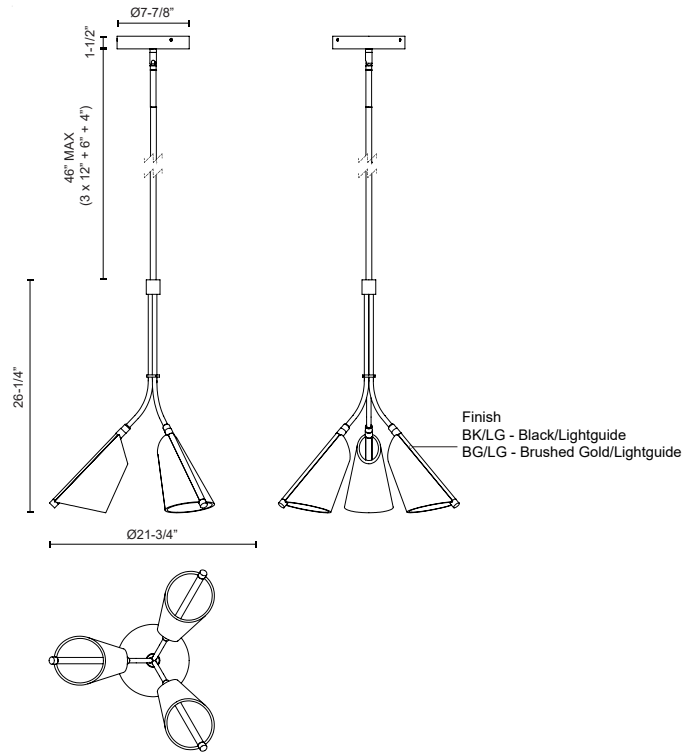

MULBERRY PD62622

PENDANTS

PROJECT

PD62622-BG/LG
Brushed Gold/Light
Guide

PD62622-BK/LG
Black/Light Guide

SPECIFICATION DETAILS

Fixture Dimensions	D21-3/4" x H26-1/4"
Light Source	LED with DC Driver
Wattage	44W
Total Lumens	3520lm
Delivered Lumens	BG/LG-1682lm*; BK/LG-1800lm*;
Voltage	120V
Color Temperature	3000K
CRI (Ra)	90CRI
Optional Color Temps	2700K - 5000K Available, Minimum Order Quantities Apply
LED Rated Life	50,000 hours
Dimming	100% - 10%, TRIAC or ELV Dimmer (Not Included)
Diffuser Details	Acrylic diffuser
Shade Details	Clear Acrylic Light Guide Shade
Adjustable	Yes
Rod Length	46" Max (3x12" + 1x6" + 1x4")
Wire Length	72"
Minimum Hang Height	34"
Location	Dry
Canopy Dimensions	D7-7/8" x H1-1/2"
Sloped Ceiling Adaptable	Yes, Up to 45 Degrees
CEC Title 24 JA8	Yes, JA8-2022

* For custom options, consult factory for details.

* For warranty information, please visit www.kuzcolighting.com/warranty

DESCRIPTION

Classic shapes take new form in the stunning new Mulberry collection. Minimal, modern forged bodies and striking edge lit shades make up this one-of-a-kind collection. Each shade of the Mulberry is crafted with clear etched acrylic, creating the modern glow seen throughout the pieces of this collection. Available in both Brushed Gold or Matte Black accents.