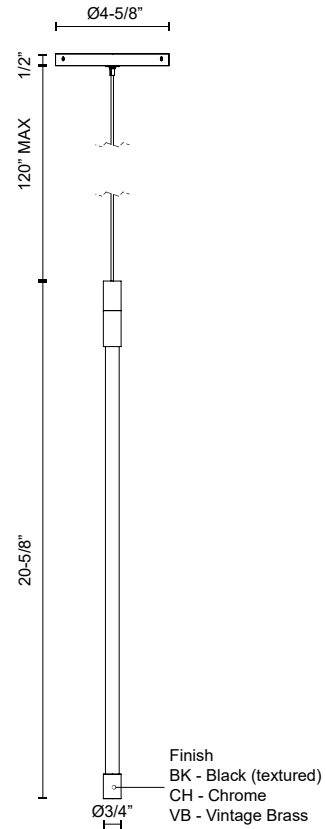

MOTIF
PD75021
PENDANTS

PROJECT

SPECIFICATION DETAILS

* For custom options, consult factory for details.

Fixture Dimensions	D3/4" x H20-5/8"
Light Source	LED with DC Driver
Wattage	8W
Total Lumens	840lm
Delivered Lumens	705lm
Voltage	120V
Color Temperature	2700K
CRI (Ra)	90CRI
Optional Color Temps	2700K - 5000K Available, Minimum Order Quantities Apply
LED Rated Life	50,000 hours
Dimming	100% - 10%, TRIAC or ELV Dimmer (Not Included)
Adjustable	Yes
Wire Length	120" Max
Wire Type	Color Matching Coaxial Wire
Minimum Hang Height	22"
Glass Details	Clear Glass
Location	Dry
Warranty	5 Years
Canopy Dimensions	D4-5/8" x H1/2"

DESCRIPTION

The Motif Collection is inspired by the multitude of configurations in which it can create. Each fixture is comprised of thin lines of light in a refractive cylinder, creating both clean lines and modern elegance. This collection features the latest in modern LED filament technology, creating a warm glow of light throughout each fixture that is both vintage and modern at once.

KUZCO

19054 28TH AVENUE
SURREY - BC V3Z 6M3
CANADA

WWW.KUZCOLIGHTING.COM

COMMENT