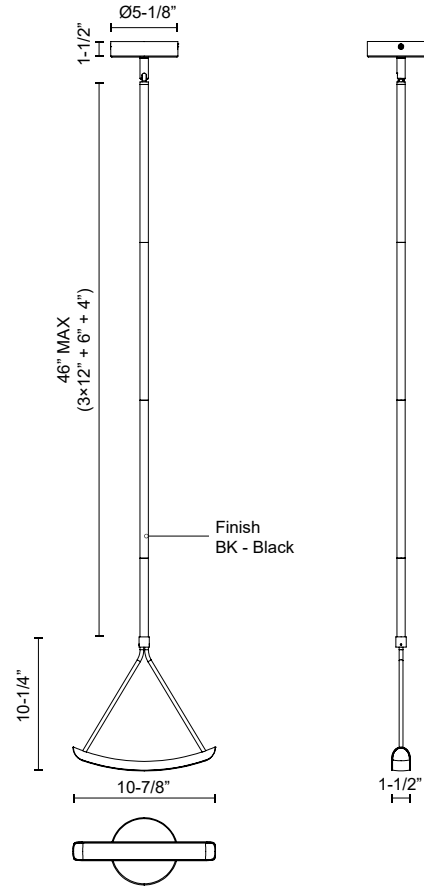

**MOBIL
PD81511
PENDANTS**

PROJECT

PD81511-BK
Black

SPECIFICATION DETAILS

* For custom options, consult factory for details.

Fixture Dimensions	L10-7/8" x W1-1/2" x H10-1/4"
Light Source	LED with DC Driver
Wattage	11W
Total Lumens	860lm
Delivered Lumens	370lm*
Voltage	120V
Color Temperature	3000K
CRI (Ra)	90CRI
Optional Color Temps	2700K - 5000K Available, Minimum Order Quantities Apply
LED Rated Life	50,000 hours
Dimming	100% - 10%, TRIAC or ELV Dimmer (Not Included)
Diffuser Details	White PC
Adjustable	Yes
Rod Length	46" Max (3x12" + 1x6" + 1x4")
Minimum Hang Height	18"
Ceiling Adaptor	Yes, Up to 45 Degrees
Location	Dry
Compliance	T24-JA8
Warranty	5 Years
Illumination Direction	Down
CEC Title 24 JA8	Yes, JA8-19
Canopy Dimensions	D5-1/8" x H1-1/2"

DESCRIPTION

Inspired by the soothing mobiles in nurseries, the Mobil Collection is a modern take on a well-known design. The wishbone-shaped lamps hang and balance one another in a delicate dance of light. An excellent statement piece to break up spaces with an abundance of straight lines or bring balance to a room with high ceilings.