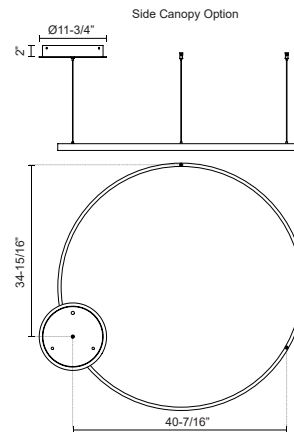

CERCHIO PD87148

PENDANTS

PROJECT

PD87148-BG
Brushed Gold

PD87148-BK
Black

PD87148-WH
White

SPECIFICATION DETAILS

Fixture Dimensions	D47-1/4" x H1-3/8"
Light Source	LED with DC Driver
Wattage	100W
Total Lumens	7440lm
Delivered Lumens	BG-3150lm*; BK-3150lm*; WH-4240lm*;
Voltage	120V
Color Temperature	3000K
CRI (Ra)	90CRI
Optional Color Temps	2700K - 5000K Available, Minimum Order Quantities Apply
LED Rated Life	50,000 hours
Dimming	100% - 10%, TRIAC or ELV Dimmer (Not Included)
Diffuser Details	Frosted Silicone Diffuser
Adjustable	Yes
Wire Length	120" Max
Wire Type	BG - Black Wire; BK - Black Wire; WH - Clear Wire;
Minimum Hang Height	24"
Sloped Ceiling Adaptable	Yes
Location	Dry
Illumination Direction	Downlight
Canopy Dimensions	D11-3/4" x H2"

* For custom options, consult factory for details.

* For warranty information, please visit www.kuzcolighting.com/warranty

DESCRIPTION

Extruded and rolled aluminum with rectangular profile. Flush silicone diffuser. Matte powder-coated finish. Down light. Duo canopy mounting style