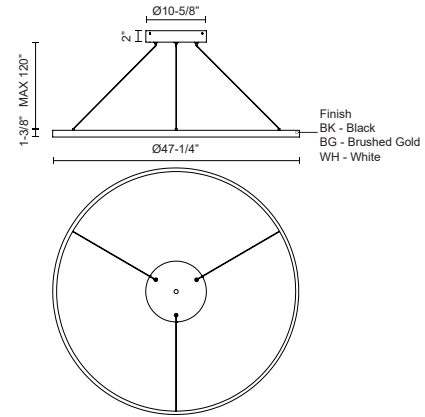

CERCHIO PD87148

PENDANTS

PROJECT

PD87148-BG
Brushed Gold

PD87148-BK
Black

PD87148-WH
White

SPECIFICATION DETAILS

Fixture Dimensions	D47-1/4" x H1-3/8"
Light Source	LED with DC Driver
Wattage	100W
Total Lumens	7440lm
Delivered Lumens	BG-3150lm*; BK-3150lm*; WH-4240lm*;
Voltage	120V
Color Temperature	3000K
CRI (Ra)	90CRI
Optional Color Temps	2700K - 5000K Available, Minimum Order Quantities Apply
LED Rated Life	50,000 hours
Dimming	100% - 10%, TRIAC or ELV Dimmer (Not Included)
Diffuser Details	Frosted Silicone Diffuser
Adjustable	Yes
Wire Length	120" Max
Wire Type	BG - Black Wire; BK - Black Wire; WH - Clear Wire;
Minimum Hang Height	24"
Sloped Ceiling Adaptable	Yes
Location	Dry
Illumination Direction	Downlight
Canopy Dimensions	D11-3/4" x H2"

* For custom options, consult factory for details.

* For warranty information, please visit www.kuzcolighting.com/warranty

DESCRIPTION

Extruded and rolled aluminum with rectangular profile. Flush silicone diffuser. Matte powder-coated finish. Down light. Duo canopy mounting style