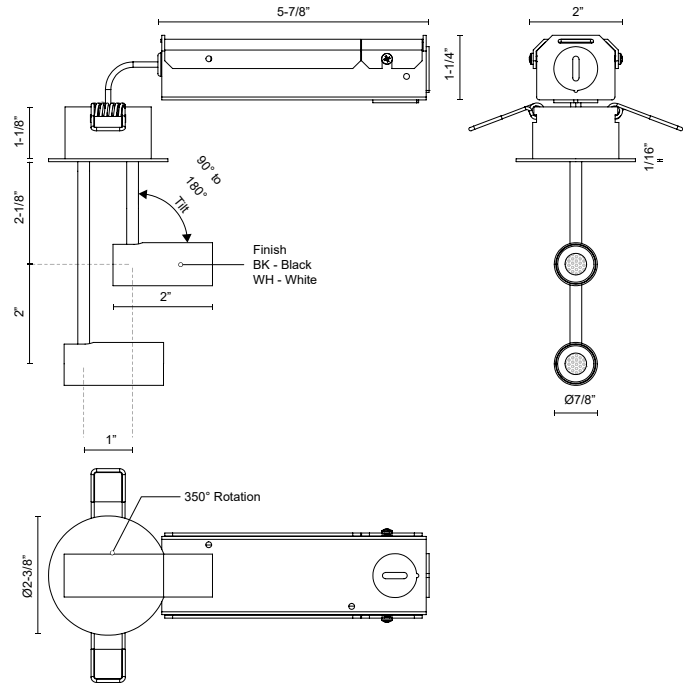

**DOWNEY**  
**SF15602**  
 FLUSH MOUNT

PROJECT

SF15602-BK  
Black

SF15602-WH  
White

**SPECIFICATION DETAILS**

<b>Fixture Dimensions</b>	D2-3/8" x H5-3/4"
<b>Light Source</b>	LED with DC Driver
<b>Wattage</b>	6W
<b>Total Lumens</b>	525lm
<b>Delivered Lumens</b>	356lm
<b>Voltage</b>	120V
<b>Color Temperature</b>	3000K
<b>CRI (Ra)</b>	90CRI
<b>Optional Color Temps</b>	2700K - 5000K Available, Minimum Order Quantities Apply
<b>LED Rated Life</b>	50,000 hours
<b>Dimming</b>	100% - 10%, TRIAC or ELV Dimmer (Not Included)
<b>Diffuser Details</b>	Clear Acrylic TIR Lens
<b>Location</b>	Dry
<b>CEC Title 24 JA8</b>	Yes, JA8-2022
<b>Canopy Dimensions</b>	D2-3/8" x H1/16"

\* For custom options, consult factory for details.  
 \* For warranty information, please visit [www.kuzcolighting.com/warranty](http://www.kuzcolighting.com/warranty)

**DESCRIPTION**

Recessed within the minute barrel of the quintessential adjustable lamp is a spot light assembly applied across the Downey line. By utilizing slim LED boards and recessed driver, the canopy scale is reduced to a fundamental trim plate and minimizes the visual footprint of the functional fixtures. Available in two petite cylindrical sizes and a single or multi-light configuration.