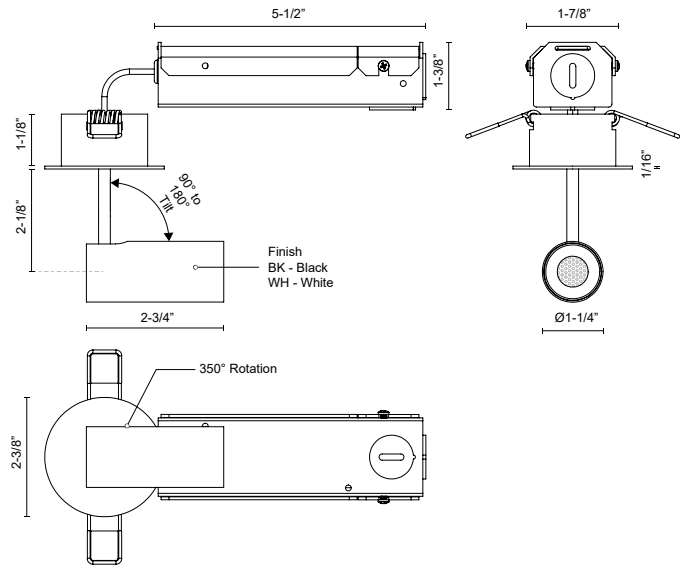

**DOWNEY**  
**SF15701**  
 FLUSH MOUNT

PROJECT

SF15701-WH  
White

SF15701-BK  
Black

**SPECIFICATION DETAILS**

<b>Fixture Dimensions</b>	D2-3/8" x H4-1/4"
<b>Light Source</b>	LED with DC Driver
<b>Wattage</b>	7W
<b>Total Lumens</b>	510lm
<b>Delivered Lumens</b>	274lm
<b>Voltage</b>	120V
<b>Color Temperature</b>	3000K
<b>CRI (Ra)</b>	90CRI
<b>Optional Color Temps</b>	2700K - 5000K Available, Minimum Order Quantities Apply
<b>LED Rated Life</b>	50,000 hours
<b>Dimming</b>	100% - 10%, TRIAC or ELV Dimmer (Not Included)
<b>Diffuser Details</b>	Clear Acrylic TIR Lens
<b>Location</b>	Dry
<b>CEC Title 24 JA8</b>	Yes, JA8-2022
<b>Canopy Dimensions</b>	D2-3/8" x H1/16"

\* For custom options, consult factory for details.  
 \* For warranty information, please visit [www.kuzcolighting.com/warranty](http://www.kuzcolighting.com/warranty)

**DESCRIPTION**

Recessed within the minute barrel of the quintessential adjustable lamp is a spot light assembly applied across the Downey line. By utilizing slim LED boards and recessed driver, the canopy scale is reduced to a fundamental trim plate and minimizes the visual footprint of the functional fixtures. Available in two petite cylindrical sizes and a single or multi-light configuration.