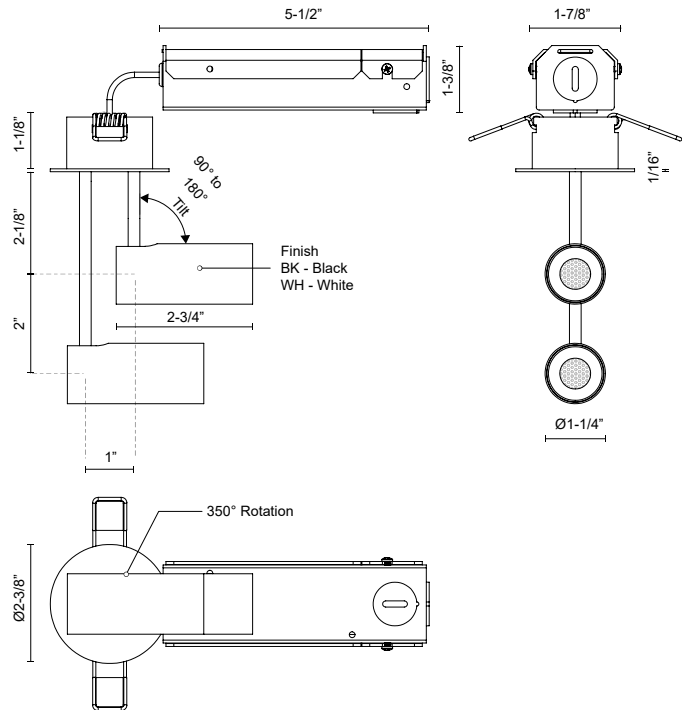

DOWNEY
SF15702
 FLUSH MOUNT

PROJECT

SF15702-WH
White

SF15702-BK
Black

SPECIFICATION DETAILS

| | |
|-----------------------------|---|
| Fixture Dimensions | D2-3/8" x H6-1/4" |
| Light Source | LED with DC Driver |
| Wattage | 11W |
| Total Lumens | 1050lm |
| Delivered Lumens | 548lm |
| Voltage | 120V |
| Color Temperature | 3000K |
| CRI (Ra) | 90CRI |
| Optional Color Temps | 2700K - 5000K Available, Minimum Order Quantities Apply |
| LED Rated Life | 50,000 hours |
| Dimming | 100% - 10%, TRIAC or ELV Dimmer (Not Included) |
| Diffuser Details | Clear Acrylic TIR Lens |
| Location | Dry |
| CEC Title 24 JA8 | Yes, JA8-2022 |
| Canopy Dimensions | D2-3/8" x H1/16" |

* For custom options, consult factory for details.

* For warranty information, please visit www.kuzcolighting.com/warranty

DESCRIPTION

Recessed within the minute barrel of the quintessential adjustable lamp is a spot light assembly applied across the Downey line. By utilizing slim LED boards and recessed driver, the canopy scale is reduced to a fundamental trim plate and minimizes the visual footprint of the functional fixtures. Available in two petite cylindrical sizes and a single or multi-light configuration.