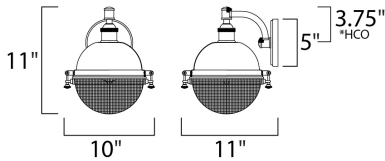

*height from center of outlet to the top of the fixture

MEASUREMENTS

- DIMENSION : 10" W x 11" H x 11" Ext
- BACK PLATE : 5" W x 5" H x 3.75" HCO
- HANGING WEIGHT : 5.5 lb

LAMPING

- INPUT VOLTAGE : 110-130V
- BULB : 1 x 60W Incandescent E26 Medium , 60W Total
- BULB INCLUDED : (Not Included)
- DIMMABLE : Yes
- LIGHTING_DIRECTION : Down