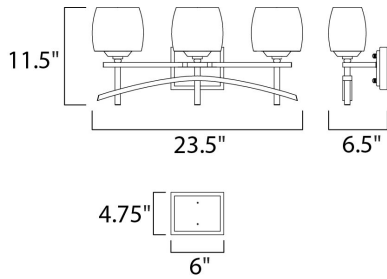

**MEASUREMENTS**

DIMENSION : 23.5" W x 11.5" H x 6.5" Ext  
 BACK PLATE : 6" W x 4.75" H x 6.75" HCO  
 HANGING WEIGHT : 7.72 lb

**LAMPING**

INPUT VOLTAGE : 120V  
 LUMENS : 3,450 Rated  
 BULB : 3 x 60W Incandescent E26 Medium , 180W Total  
 BULB INCLUDED : (Not Included)  
 DIMMABLE : Yes