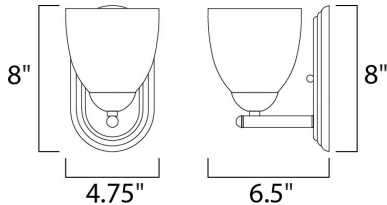

PRODUCT DESCRIPTION

This transitional design works in any style home. Intersecting, rectangular tubing finished in your choice of Satin Nickel or Oil Rubbed Bronze gently curves to support simple line Frost glass shades.

MEASUREMENTS

- DIMENSION : 5" W x 8" H x 6.5" Ext
- BACK PLATE : 4.75" W x 8" H
- HANGING WEIGHT : 2.2 lb

LAMPING

- INPUT VOLTAGE : 120V
- LUMENS : 0 Rated
- BULB : 1 x 60W Incandescent E26 Medium , 60W Total
- BULB INCLUDED : (Not Included)
- DIMMABLE : Yes