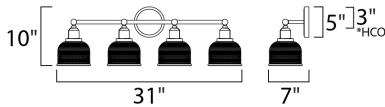

\*height from center of outlet to the top of the fixture

**MEASUREMENTS**

DIMENSION : 31" W x 10" H x 7" Ext  
 BACK PLATE : 5" W x 5" H x 3" HCO  
 HANGING WEIGHT : 8.36 lb

**LAMPING**

INPUT VOLTAGE : 110-130V  
 BULB : 4 x 60W Incandescent E26 Medium , 240W Total  
 BULB INCLUDED : (Not Included)  
 DIMMABLE : Yes