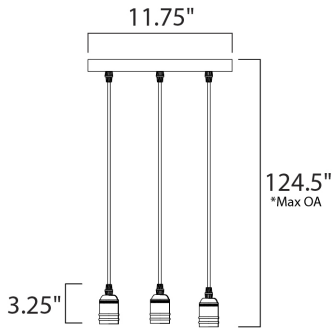

*max overall height

MEASUREMENTS

- DIMENSION : 11.75" L x 11.75" W x 3.25" H
- MAX OAH : 124.5" OAH
- CANOPY : 11.75" W x 1" H x 11.75" L
- HANGING WEIGHT : 3.08 lb
- WIRE LENGTH : 120"

LAMPING

- INPUT VOLTAGE : 110-130V
- BULB : 3 x 60W Incandescent E26 Medium , 180W Total
- BULB INCLUDED : (Not Included)
- DIMMABLE : Yes

FINISHES OPTION

 Black / Antique Brass

MATERIAL

Steel + Aluminum

RATINGS

cETLus
Dry Location

ADDITIONAL

SLOPE: 120
OPERATING TEMPERATURE:
-20°C (-4°F), 40°C (104°F)