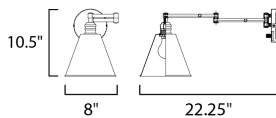

FINISHES OPTION

MATERIAL

Steel

RATINGS

cETLus
Dry Location

ADDITIONAL

INSTALL UP/DOWN: Down
OPERATING TEMPERATURE:
-20°C (-4°F), 40°C (104°F)

MEASUREMENTS

DIMENSION : 8" W x 10.5" H x 21.5" Ext
MAX OAH : 5.13" W x 5.13" H
HANGING WEIGHT : 1.06 lb

LAMPING

INPUT VOLTAGE : 120V
BULB : 1 x 60W Incandescent E26 Medium , 60W Total
BULB INCLUDED : (Not Included)
DIMMABLE : Y
LIGHTING_DIRECTION : Down