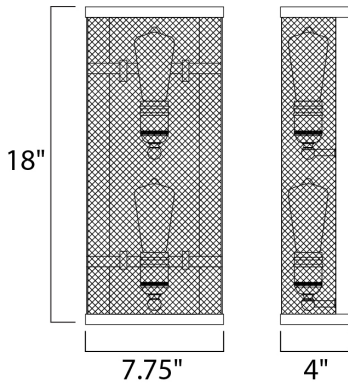

**MEASUREMENTS**

DIMENSION : 7.75" W x 18" H x 4" Ext  
 MAX OAH : 5" W x 0.75" H  
 HANGING WEIGHT : 4.18 lb

**LAMPING**

INPUT VOLTAGE : 120V  
 LUMENS : 0 Rated  
 BULB : 2 x 60W Incandescent E26 Medium , 120W Total  
 BULB INCLUDED : (Not Included)  
 DIMMABLE : Yes