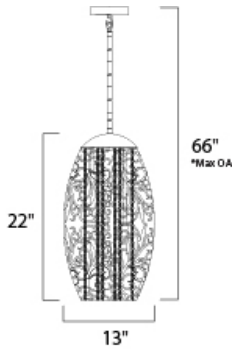

*max overall height of fixture

MEASUREMENTS

DIMENSION : 13" L x 13" W x 22" H
 MAX OAH : 66" OAH
 HANGING WEIGHT : 12.79 lb

LAMPING

INPUT VOLTAGE : 120V
 LUMENS : 4,500 Rated
 BULB : 6 x 40W Xenon G9 , 240W Total
 BULB INCLUDED : (Included)
 DIMMABLE : Yes
 COLOR_TEMP : 2900K