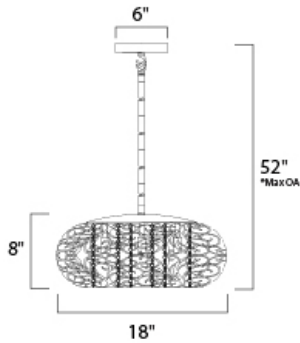

\*max overall height of fixture

**MEASUREMENTS**

- DIMENSION : 18" L x 18" W x 8" H
- MAX OAH : 52" OAH
- CANOPY : 6" W x 0.75" H
- HANGING WEIGHT : 9.26 lb

**LAMPING**

- INPUT VOLTAGE : 120V
- LUMENS : 5,250 Rated
- BULB : 7 x 40W Xenon G9 , 280W Total
- BULB INCLUDED : (Included)
- DIMMABLE : Yes
- COLOR\_TEMP : 2900K