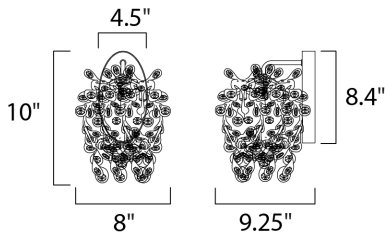

MEASUREMENTS

DIMENSION : 8" W x 10" H x 9.25" Ext
 MAX OAH : 8.66" OAH 4.5" W x 8.4" H
 HANGING WEIGHT : 2.24 lb

LAMPING

INPUT VOLTAGE : 120V
 LUMENS : 500 Rated
 BULB : 1 x 40W Xenon G9 , 40W Total
 BULB INCLUDED : (Included)
 DIMMABLE : Yes
 COLOR_TEMP : 2900K