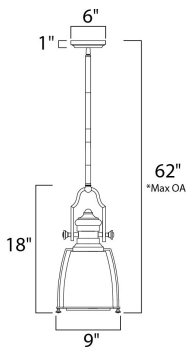

*max overall height

MEASUREMENTS

- DIMENSION : 9" L x 9" W x 18" H
- MAX OAH : 62" OAH
- CANOPY : 6" W x 1" H x 6" L
- HANGING WEIGHT : 6.6 lb

LAMPING

- INPUT VOLTAGE : 120V
- LUMENS : 1,150 Rated
- BULB : 1 x 60W Incandescent E26 Medium , 60W Total
- BULB INCLUDED : (Not Included)
- DIMMABLE : Yes