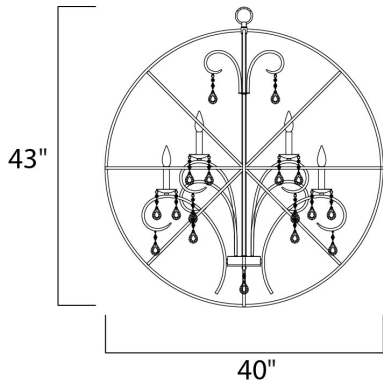

FINISHES OPTION

-  Anthracite / Polished Nickel
-  Oil Rubbed Bronze

MATERIAL

Steel + Crystal

RATINGS

cULus
Dry Location

ADDITIONAL

ADJUSTABLE
OPERATING TEMPERATURE:
-20°C (-4°F), 40°C (104°F)

MEASUREMENTS

- DIMENSION : 40" L x 40" W x 43.5" H
- MAX OAH : 79.5" OAH
- CANOPY : 5" W x 1" H x 5" L
- HANGING WEIGHT : 22.05 lb

LAMPING

- INPUT VOLTAGE : 120V
- LUMENS : 0 Rated
- BULB : 12 x 40W Incandescent E12 Candelabra , 480W Total
- BULB INCLUDED : (Not Included)
- DIMMABLE : Yes