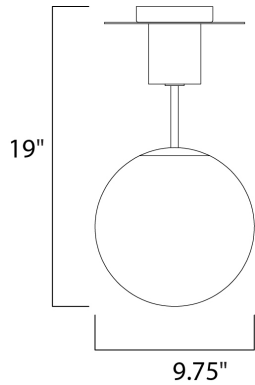

**MEASUREMENTS**

- DIMENSION : 9.75" W x 19" H
- CANOPY : 6.29" W x 1" H x 6.29" L
- HANGING WEIGHT : 6.6138 lb

**LAMPING**

- INPUT VOLTAGE : 120V
- LUMENS : 0 Rated
- BULB : 1 x 60W Incandescent E26 Medium , 60W Total
- BULB INCLUDED : (Not Included)
- DIMMABLE : Yes