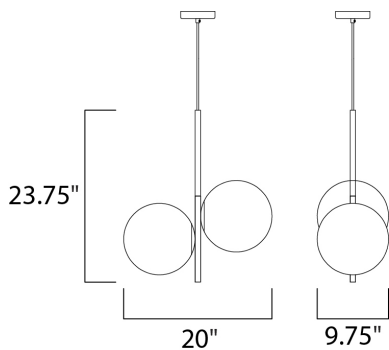

MEASUREMENTS

DIMENSION : 20" L x 9.75" W x 23.75" H
 MAX OAH : 30" OAH
 CANOPY : 4.72" W x 1" H x 4.72" L
 HANGING WEIGHT : 6.17288 lb

LAMPING

INPUT VOLTAGE : 120V
 LUMENS : 0 Rated
 BULB : 2 x 60W Incandescent E26 Medium , 120W Total
 BULB INCLUDED : (Not Included)
 DIMMABLE : Yes